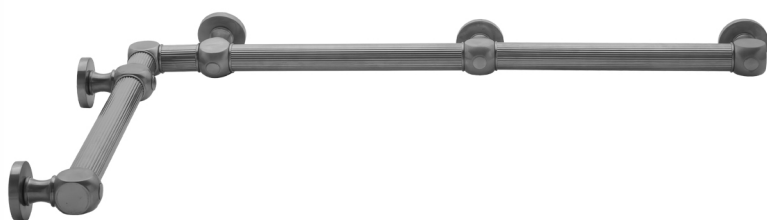

G71 12" x 36" Inside Corner Grab Bar

Model #: **G71-12-36-IC-**

FEATURES:

- ADA compliant when properly installed
- All brass construction, fully polished & plated
- All grab bars can be custom sized. Contact JACLO for pricing & availability
- Optional handshower sliders and toilet paper/wash cloth holders can be added only upon initial order
- Grab bars over 32" REQUIRE a middle post

AVAILABLE FINISHES:

Polished Chrome (PCH)	Satin Chrome (SC)	Bronze Umber (BU)
Satin Nickel (SN)	Pewter (PEW)	Caramel Bronze (CB)
Polished Nickel (PN)	Antique Brass (AB)	Antique Copper (ACU)
Oil-Rubbed Bronze (ORB)	Polished Brass (PB)	Polished Copper (PCU)
Vintage Bronze (VB)	Satin Brass (SB)	Matte Black (MBK)
Satin Gold (SG)	Polished Gold (PG)	Black Nickel (BKN)
Bombay Gold (BG)	Jewelers Gold (JG)	Europa Bronze (EB)
White (WH)	Sedona Beige (SDB)	Tristan Brass (TB)
Unlacquered Brass (ULB)	Satin Cooper (SCU)	