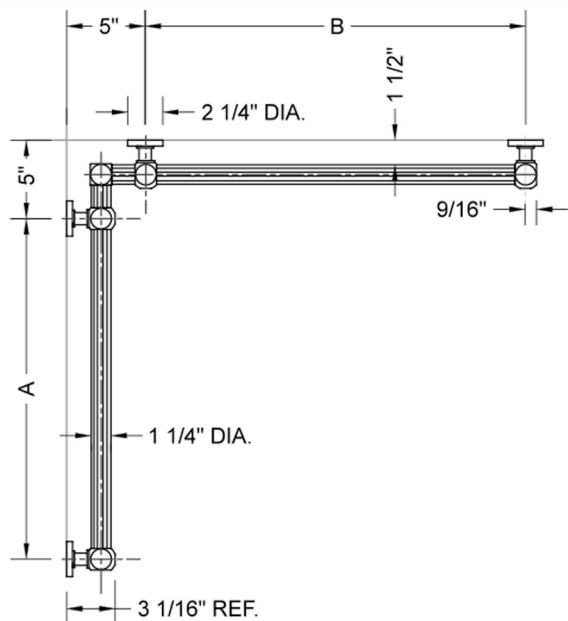

G71 12" x 36" Inside Corner Grab Bar

Model #: **G71-12-36-IC-**

FEATURES:

- ADA compliant when properly installed
- All brass construction, fully polished & plated
- All grab bars can be custom sized. Contact JACLO for pricing & availability
- Optional handshower sliders and toilet paper/wash cloth holders can be added only upon initial order
- Grab bars over 32" REQUIRE a middle post

SPECIFICATION DRAWING:

BRASS LUXURY GRAB BAR							
PART. #	DESCRIPTION	A	B	PART. #	DESCRIPTION	A	B
G71-12-12-IC	CENTER OF POST	12"	12"	G71-24-36-IC	CENTER OF POST	24"	36"
G71-12-16-IC	CENTER OF POST	12"	16"	G71-24-48-IC	CENTER OF POST	24"	48"
G71-12-24-IC	CENTER OF POST	12"	24"	G71-24-60-IC	CENTER OF POST	24"	60"
G71-12-32-IC	CENTER OF POST	12"	32"				
				G71-32-32-IC	CENTER OF POST	32"	32"
G71-12-36-IC	CENTER OF POST	12"	36"	G71-32-36-IC	CENTER OF POST	32"	36"
G71-12-48-IC	CENTER OF POST	12"	48"	G71-32-48-IC	CENTER OF POST	32"	48"
G71-12-60-IC	CENTER OF POST	12"	60"	G71-32-60-IC	CENTER OF POST	32"	60"
G71-16-16-IC	CENTER OF POST	16"	16"	G71-36-36-IC	CENTER OF POST	36"	36"
G71-16-24-IC	CENTER OF POST	16"	24"	G71-36-48-IC	CENTER OF POST	36"	48"
G71-16-32-IC	CENTER OF POST	16"	32"	G71-36-60-IC	CENTER OF POST	36"	60"
G71-16-36-IC	CENTER OF POST	16"	36"	G71-48-48-IC	CENTER OF POST	48"	48"
G71-16-48-IC	CENTER OF POST	16"	48"	G71-48-60-IC	CENTER OF POST	48"	60"
G71-16-60-IC	CENTER OF POST	16"	60"				
				G71-60-60-IC	CENTER OF POST	60"	60"
G71-24-24-IC	CENTER OF POST	24"	24"				
G71-24-32-IC	CENTER OF POST	24"	32"				