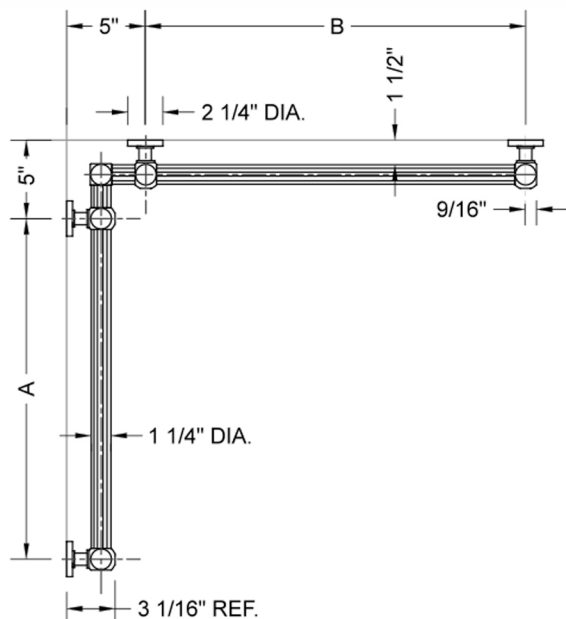

G71 12" x 32" Inside Corner Grab Bar

Model #: **G71-12-32-IC-**

FEATURES:

- ADA compliant when properly installed
- All brass construction, fully polished & plated
- All grab bars can be custom sized. Contact JACLO for pricing & availability
- Optional handshower sliders and toilet paper/wash cloth holders can be added only upon initial order
- Grab bars over 32" REQUIRE a middle post

SPECIFICATION DRAWING:

BRASS LUXURY GRAB BAR							
PART. #	DESCRIPTION	A	B	PART. #	DESCRIPTION	A	B
G71-12-12-IC	CENTER OF POST	12"	12"	G71-24-36-IC	CENTER OF POST	24"	36"
G71-12-16-IC	CENTER OF POST	12"	16"	G71-24-48-IC	CENTER OF POST	24"	48"
G71-12-24-IC	CENTER OF POST	12"	24"	G71-24-60-IC	CENTER OF POST	24"	60"
G71-12-32-IC	CENTER OF POST	12"	32"				
				G71-32-32-IC	CENTER OF POST	32"	32"
G71-12-36-IC	CENTER OF POST	12"	36"	G71-32-36-IC	CENTER OF POST	32"	36"
G71-12-48-IC	CENTER OF POST	12"	48"	G71-32-48-IC	CENTER OF POST	32"	48"
G71-12-60-IC	CENTER OF POST	12"	60"	G71-32-60-IC	CENTER OF POST	32"	60"
G71-16-16-IC	CENTER OF POST	16"	16"	G71-36-36-IC	CENTER OF POST	36"	36"
G71-16-24-IC	CENTER OF POST	16"	24"	G71-36-48-IC	CENTER OF POST	36"	48"
G71-16-32-IC	CENTER OF POST	16"	32"	G71-36-60-IC	CENTER OF POST	36"	60"
G71-16-36-IC	CENTER OF POST	16"	36"	G71-48-48-IC	CENTER OF POST	48"	48"
G71-16-48-IC	CENTER OF POST	16"	48"	G71-48-60-IC	CENTER OF POST	48"	60"
G71-16-60-IC	CENTER OF POST	16"	60"				
				G71-60-60-IC	CENTER OF POST	60"	60"
G71-24-24-IC	CENTER OF POST	24"	24"				
G71-24-32-IC	CENTER OF POST	24"	32"				