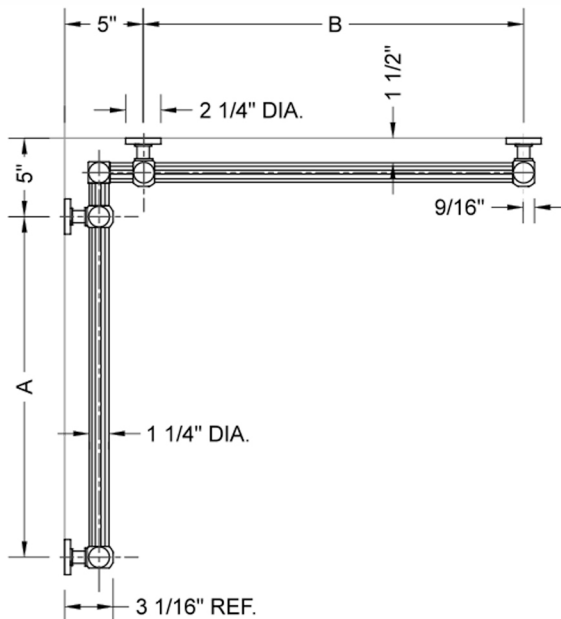

G71 12" x 16" Inside Corner Grab Bar

Model #: G71-12-16-IC-

FEATURES:

- ADA compliant when properly installed
- All brass construction, fully polished & plated
- All grab bars can be custom sized. Contact JACLO for pricing & availability
- Optional handshower sliders and toilet paper/wash cloth holders can be added only upon initial order
- Grab bars over 32" REQUIRE a middle post

SPECIFICATION DRAWING:

BRASS LUXURY GRAB BAR							
PART. #	DESCRIPTION	A	B	PART. #	DESCRIPTION	A	B
G71-12-12-IC	CENTER OF POST	12"	12"	G71-24-36-IC	CENTER OF POST	24"	36"
G71-12-16-IC	CENTER OF POST	12"	16"	G71-24-48-IC	CENTER OF POST	24"	48"
G71-12-24-IC	CENTER OF POST	12"	24"	G71-24-60-IC	CENTER OF POST	24"	60"
G71-12-32-IC	CENTER OF POST	12"	32"				
				G71-32-32-IC	CENTER OF POST	32"	32"
G71-12-36-IC	CENTER OF POST	12"	36"	G71-32-36-IC	CENTER OF POST	32"	36"
G71-12-48-IC	CENTER OF POST	12"	48"	G71-32-48-IC	CENTER OF POST	32"	48"
G71-12-60-IC	CENTER OF POST	12"	60"	G71-32-60-IC	CENTER OF POST	32"	60"
G71-16-16-IC	CENTER OF POST	16"	16"	G71-36-36-IC	CENTER OF POST	36"	36"
G71-16-24-IC	CENTER OF POST	16"	24"	G71-36-48-IC	CENTER OF POST	36"	48"
G71-16-32-IC	CENTER OF POST	16"	32"	G71-36-60-IC	CENTER OF POST	36"	60"
G71-16-36-IC	CENTER OF POST	16"	36"	G71-48-48-IC	CENTER OF POST	48"	48"
G71-16-48-IC	CENTER OF POST	16"	48"	G71-48-60-IC	CENTER OF POST	48"	60"
G71-16-60-IC	CENTER OF POST	16"	60"				
				G71-60-60-IC	CENTER OF POST	60"	60"
G71-24-24-IC	CENTER OF POST	24"	24"				
G71-24-32-IC	CENTER OF POST	24"	32"				