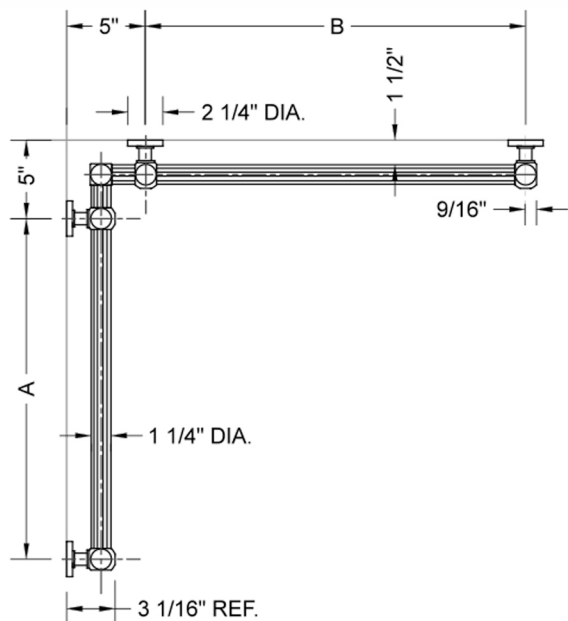

## G71 12" x 12" Inside Corner Grab Bar

Model #: **G71-12-12-IC-**

### FEATURES:

- ADA compliant when properly installed
- All brass construction, fully polished & plated
- All grab bars can be custom sized. Contact JACLO for pricing & availability
- Optional handshower sliders and toilet paper/wash cloth holders can be added only upon initial order
- Grab bars over 32" REQUIRE a middle post

### SPECIFICATION DRAWING:

BRASS LUXURY GRAB BAR							
PART. #	DESCRIPTION	A	B	PART. #	DESCRIPTION	A	B
G71-12-12-IC	CENTER OF POST	12"	12"	G71-24-36-IC	CENTER OF POST	24"	36"
G71-12-16-IC	CENTER OF POST	12"	16"	G71-24-48-IC	CENTER OF POST	24"	48"
G71-12-24-IC	CENTER OF POST	12"	24"	G71-24-60-IC	CENTER OF POST	24"	60"
G71-12-32-IC	CENTER OF POST	12"	32"				
				G71-32-32-IC	CENTER OF POST	32"	32"
G71-12-36-IC	CENTER OF POST	12"	36"	G71-32-36-IC	CENTER OF POST	32"	36"
G71-12-48-IC	CENTER OF POST	12"	48"	G71-32-48-IC	CENTER OF POST	32"	48"
G71-12-60-IC	CENTER OF POST	12"	60"	G71-32-60-IC	CENTER OF POST	32"	60"
G71-16-16-IC	CENTER OF POST	16"	16"	G71-36-36-IC	CENTER OF POST	36"	36"
G71-16-24-IC	CENTER OF POST	16"	24"	G71-36-48-IC	CENTER OF POST	36"	48"
G71-16-32-IC	CENTER OF POST	16"	32"	G71-36-60-IC	CENTER OF POST	36"	60"
G71-16-36-IC	CENTER OF POST	16"	36"	G71-48-48-IC	CENTER OF POST	48"	48"
G71-16-48-IC	CENTER OF POST	16"	48"	G71-48-60-IC	CENTER OF POST	48"	60"
G71-16-60-IC	CENTER OF POST	16"	60"				
				G71-60-60-IC	CENTER OF POST	60"	60"
G71-24-24-IC	CENTER OF POST	24"	24"				
G71-24-32-IC	CENTER OF POST	24"	32"				