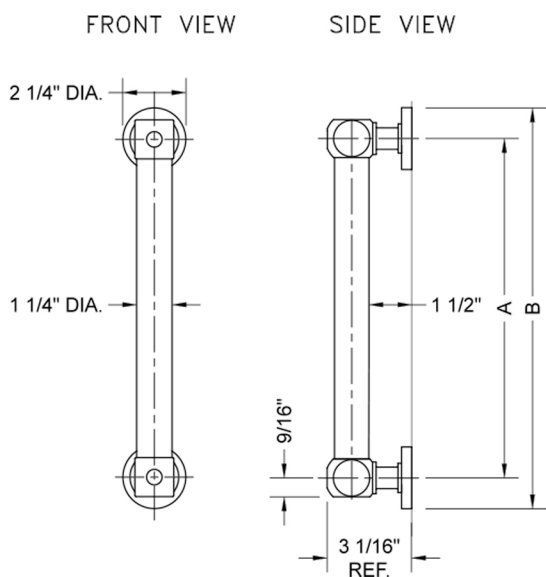

## G70 60" Straight Grab Bar

Model #: **G70-60-**

### FEATURES:

- ADA compliant when properly installed
- All brass construction, fully polished & plated
- All grab bars can be custom sized. Contact JACLO for pricing & availability
- Optional handshower sliders and toilet paper/wash cloth holders can be added only upon initial order
- Grab bars over 32" REQUIRE a middle post

### SPECIFICATION DRAWING:

BRASS LUXURY GRAB BARS			
PART. #	DESCRIPTION	A	B
G70-12-XX	12" GRAB BAR	12"	14 1/4"
G70-16-XX	16" GRAB BAR	16"	18 1/4"
G70-18-XX	18" GRAB BAR	18"	20 1/4"
G70-24-XX	24" GRAB BAR	24"	26 1/4"
G70-32-XX	32" GRAB BAR	32"	34 1/4"
<i>*NOTE: GRAB BARS OVER 32" REQUIRE A MIDDLE POST</i>			
G70-36-XX	36" GRAB BAR	36"	38 1/4"
G70-42-XX	42" GRAB BAR	42"	44 1/4"
G70-48-XX	48" GRAB BAR	48"	50 1/4"
G70-60-XX	60" GRAB BAR	60"	62 1/4"