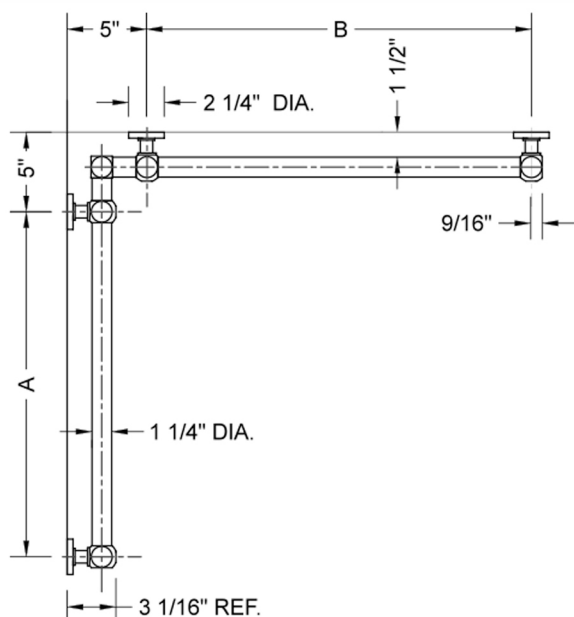

G70 48" x 48" Inside Corner Grab Bar

Model #: **G70-48-48-IC-**

FEATURES:

- ADA compliant when properly installed
- All brass construction, fully polished & plated
- All grab bars can be custom sized. Contact JACLO for pricing & availability
- Optional handshower sliders and toilet paper/wash cloth holders can be added only upon initial order
- Grab bars over 32" REQUIRE a middle post

SPECIFICATION DRAWING:

BRASS LUXURY GRAB BAR							
PART. #	DESCRIPTION	A	B	PART. #	DESCRIPTION	A	B
G70-12-12-IC	CENTER OF POST	12"	12"	G70-24-36-IC	CENTER OF POST	24"	36"
G70-12-16-IC	CENTER OF POST	12"	16"	G70-24-48-IC	CENTER OF POST	24"	48"
G70-12-24-IC	CENTER OF POST	12"	24"	G70-24-60-IC	CENTER OF POST	24"	60"
G70-12-32-IC	CENTER OF POST	12"	32"				
				G70-32-32-IC	CENTER OF POST	32"	32"
G70-12-36-IC	CENTER OF POST	12"	36"	G70-32-36-IC	CENTER OF POST	32"	36"
G70-12-48-IC	CENTER OF POST	12"	48"	G70-32-48-IC	CENTER OF POST	32"	48"
G70-12-60-IC	CENTER OF POST	12"	60"	G70-32-60-IC	CENTER OF POST	32"	60"
G70-16-16-IC	CENTER OF POST	16"	16"	G70-36-36-IC	CENTER OF POST	36"	36"
G70-16-24-IC	CENTER OF POST	16"	24"	G70-36-48-IC	CENTER OF POST	36"	48"
G70-16-32-IC	CENTER OF POST	16"	32"	G70-36-60-IC	CENTER OF POST	36"	60"
G70-16-36-IC	CENTER OF POST	16"	36"	G70-48-48-IC	CENTER OF POST	48"	48"
G70-16-48-IC	CENTER OF POST	16"	48"	G70-48-60-IC	CENTER OF POST	48"	60"
G70-16-60-IC	CENTER OF POST	16"	60"				
				G70-60-60-IC	CENTER OF POST	60"	60"
G70-24-24-IC	CENTER OF POST	24"	24"				
G70-24-32-IC	CENTER OF POST	24"	32"				