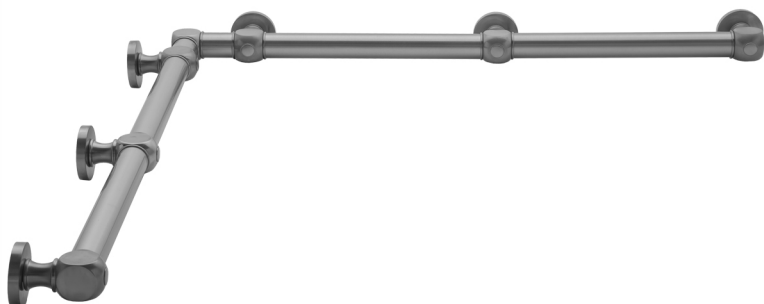

G70 48" x 48" Inside Corner Grab Bar

Model #: **G70-48-48-IC-**

FEATURES:

- ADA compliant when properly installed
- All brass construction, fully polished & plated
- All grab bars can be custom sized. Contact JACLO for pricing & availability
- Optional handshower sliders and toilet paper/wash cloth holders can be added only upon initial order
- Grab bars over 32" REQUIRE a middle post

AVAILABLE FINISHES:

Polished Chrome (PCH)	Satin Chrome (SC)	Bronze Umber (BU)
Satin Nickel (SN)	Pewter (PEW)	Caramel Bronze (CB)
Polished Nickel (PN)	Antique Brass (AB)	Antique Copper (ACU)
Oil-Rubbed Bronze (ORB)	Polished Brass (PB)	Polished Copper (PCU)
Vintage Bronze (VB)	Satin Brass (SB)	Matte Black (MBK)
Satin Gold (SG)	Polished Gold (PG)	Black Nickel (BKN)
Bombay Gold (BG)	Jewelers Gold (JG)	Europa Bronze (EB)
White (WH)	Sedona Beige (SDB)	Tristan Brass (TB)
Unlacquered Brass (ULB)	Satin Cooper (SCU)	