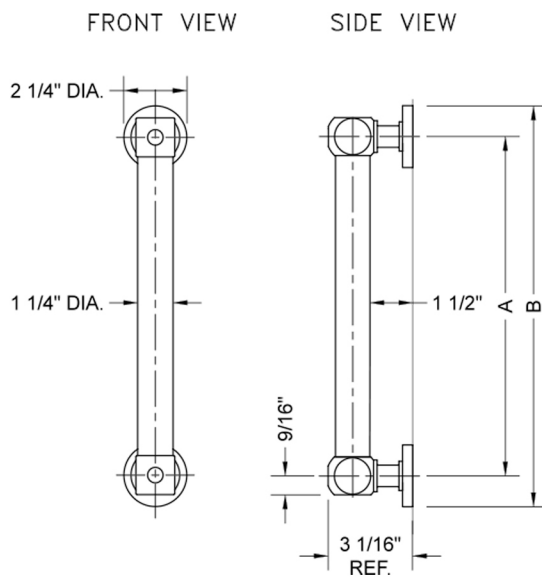

42" G70 Straight Grab Bar

Model #: **G70-42-**

FEATURES:

- ADA compliant when properly installed
- All brass construction, fully polished & plated
- All grab bars can be custom sized. Contact JACLO for pricing & availability
- Optional handshower sliders and toilet paper/wash cloth holders can be added only upon initial order
- Grab bars over 32" REQUIRE a middle post

SPECIFICATION DRAWING:

BRASS LUXURY GRAB BARS			
PART. #	DESCRIPTION	A	B
G70-12-XX	12" GRAB BAR	12"	14 1/4"
G70-16-XX	16" GRAB BAR	16"	18 1/4"
G70-18-XX	18" GRAB BAR	18"	20 1/4"
G70-24-XX	24" GRAB BAR	24"	26 1/4"
G70-32-XX	32" GRAB BAR	32"	34 1/4"
<i>*NOTE: GRAB BARS OVER 32" REQUIRE A MIDDLE POST</i>			
G70-36-XX	36" GRAB BAR	36"	38 1/4"
G70-42-XX	42" GRAB BAR	42"	44 1/4"
G70-48-XX	48" GRAB BAR	48"	50 1/4"
G70-60-XX	60" GRAB BAR	60"	62 1/4"