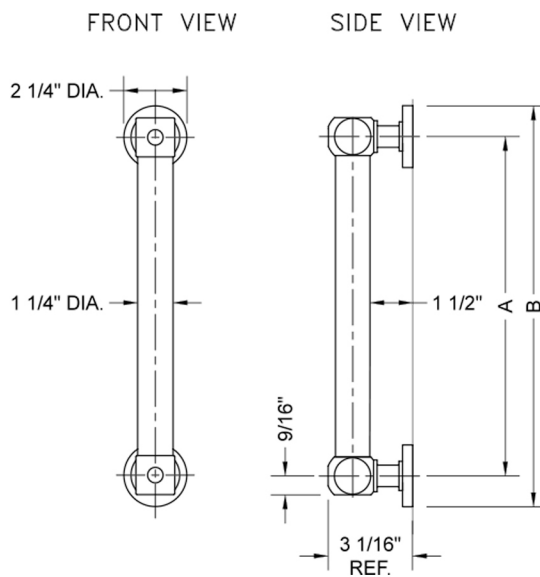

36" G70 Straight Grab Bar

Model #: G70-36-

FEATURES:

- ADA compliant when properly installed
- All brass construction, fully polished & plated
- All grab bars can be custom sized. Contact JACLO for pricing & availability
- Optional handshower sliders and toilet paper/wash cloth holders can be added only upon initial order
- Grab bars over 32" REQUIRE a middle post

SPECIFICATION DRAWING:

BRASS LUXURY GRAB BARS			
PART. #	DESCRIPTION	A	B
G70-12-XX	12" GRAB BAR	12"	14 1/4"
G70-16-XX	16" GRAB BAR	16"	18 1/4"
G70-18-XX	18" GRAB BAR	18"	20 1/4"
G70-24-XX	24" GRAB BAR	24"	26 1/4"
G70-32-XX	32" GRAB BAR	32"	34 1/4"
<i>*NOTE: GRAB BARS OVER 32" REQUIRE A MIDDLE POST</i>			
G70-36-XX	36" GRAB BAR	36"	38 1/4"
G70-42-XX	42" GRAB BAR	42"	44 1/4"
G70-48-XX	48" GRAB BAR	48"	50 1/4"
G70-60-XX	60" GRAB BAR	60"	62 1/4"