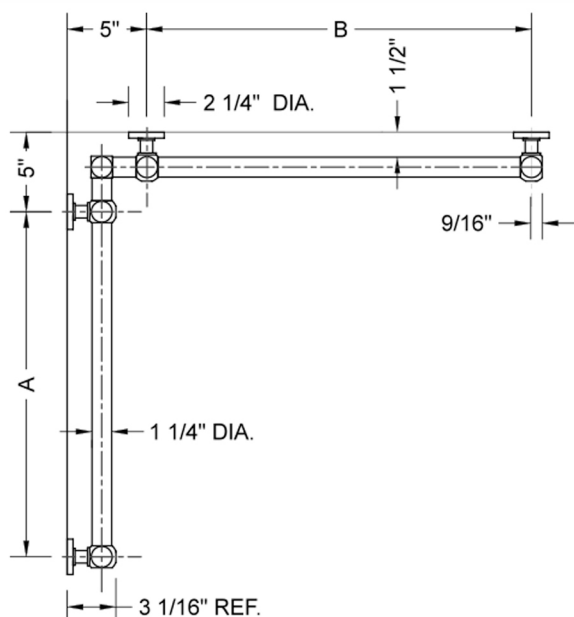

G70 36" x 60" Inside Corner Grab Bar

Model #: **G70-36-60-IC-**

FEATURES:

- ADA compliant when properly installed
- All brass construction, fully polished & plated
- All grab bars can be custom sized. Contact JACLO for pricing & availability
- Optional handshower sliders and toilet paper/wash cloth holders can be added only upon initial order
- Grab bars over 32" REQUIRE a middle post

SPECIFICATION DRAWING:

BRASS LUXURY GRAB BAR							
PART. #	DESCRIPTION	A	B	PART. #	DESCRIPTION	A	B
G70-12-12-IC	CENTER OF POST	12"	12"	G70-24-36-IC	CENTER OF POST	24"	36"
G70-12-16-IC	CENTER OF POST	12"	16"	G70-24-48-IC	CENTER OF POST	24"	48"
G70-12-24-IC	CENTER OF POST	12"	24"	G70-24-60-IC	CENTER OF POST	24"	60"
G70-12-32-IC	CENTER OF POST	12"	32"				
				G70-32-32-IC	CENTER OF POST	32"	32"
G70-12-36-IC	CENTER OF POST	12"	36"	G70-32-36-IC	CENTER OF POST	32"	36"
G70-12-48-IC	CENTER OF POST	12"	48"	G70-32-48-IC	CENTER OF POST	32"	48"
G70-12-60-IC	CENTER OF POST	12"	60"	G70-32-60-IC	CENTER OF POST	32"	60"
G70-16-16-IC	CENTER OF POST	16"	16"	G70-36-36-IC	CENTER OF POST	36"	36"
G70-16-24-IC	CENTER OF POST	16"	24"	G70-36-48-IC	CENTER OF POST	36"	48"
G70-16-32-IC	CENTER OF POST	16"	32"	G70-36-60-IC	CENTER OF POST	36"	60"
G70-16-36-IC	CENTER OF POST	16"	36"	G70-48-48-IC	CENTER OF POST	48"	48"
G70-16-48-IC	CENTER OF POST	16"	48"	G70-48-60-IC	CENTER OF POST	48"	60"
G70-16-60-IC	CENTER OF POST	16"	60"				
				G70-60-60-IC	CENTER OF POST	60"	60"
G70-24-24-IC	CENTER OF POST	24"	24"				
G70-24-32-IC	CENTER OF POST	24"	32"				