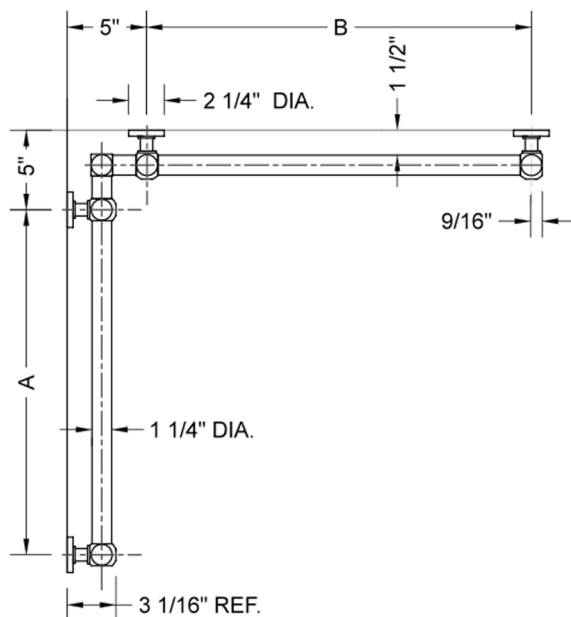

G70 36" x 48" Inside Corner Grab Bar

Model #: **G70-36-48-IC-**

FEATURES:

- ADA compliant when properly installed
- All brass construction, fully polished & plated
- All grab bars can be custom sized. Contact JACLO for pricing & availability
- Optional handshower sliders and toilet paper/wash cloth holders can be added only upon initial order
- Grab bars over 32" REQUIRE a middle post

SPECIFICATION DRAWING:

BRASS LUXURY GRAB BAR							
PART. #	DESCRIPTION	A	B	PART. #	DESCRIPTION	A	B
G70-12-12-IC	CENTER OF POST	12"	12"	G70-24-36-IC	CENTER OF POST	24"	36"
G70-12-16-IC	CENTER OF POST	12"	16"	G70-24-48-IC	CENTER OF POST	24"	48"
G70-12-24-IC	CENTER OF POST	12"	24"	G70-24-60-IC	CENTER OF POST	24"	60"
G70-12-32-IC	CENTER OF POST	12"	32"				
				G70-32-32-IC	CENTER OF POST	32"	32"
G70-12-36-IC	CENTER OF POST	12"	36"	G70-32-36-IC	CENTER OF POST	32"	36"
G70-12-48-IC	CENTER OF POST	12"	48"	G70-32-48-IC	CENTER OF POST	32"	48"
G70-12-60-IC	CENTER OF POST	12"	60"	G70-32-60-IC	CENTER OF POST	32"	60"
G70-16-16-IC	CENTER OF POST	16"	16"	G70-36-36-IC	CENTER OF POST	36"	36"
G70-16-24-IC	CENTER OF POST	16"	24"	G70-36-48-IC	CENTER OF POST	36"	48"
G70-16-32-IC	CENTER OF POST	16"	32"	G70-36-60-IC	CENTER OF POST	36"	60"
G70-16-36-IC	CENTER OF POST	16"	36"	G70-48-48-IC	CENTER OF POST	48"	48"
G70-16-48-IC	CENTER OF POST	16"	48"	G70-48-60-IC	CENTER OF POST	48"	60"
G70-16-60-IC	CENTER OF POST	16"	60"				
				G70-60-60-IC	CENTER OF POST	60"	60"
G70-24-24-IC	CENTER OF POST	24"	24"				
G70-24-32-IC	CENTER OF POST	24"	32"				