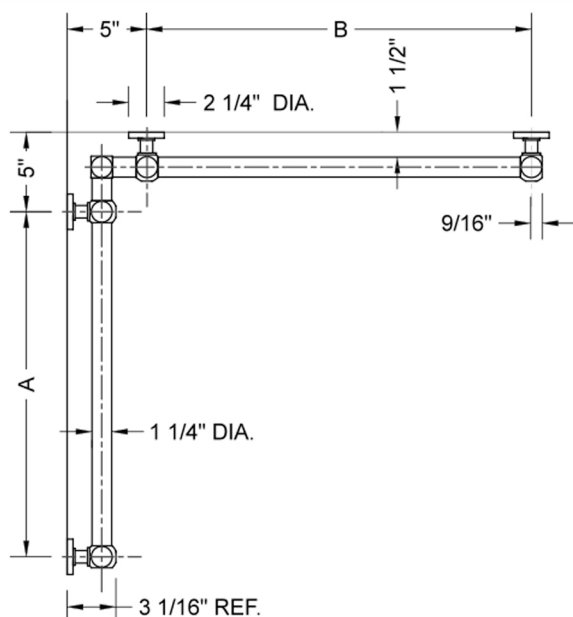

G70 36" x 36" Inside Corner Grab Bar

Model #: **G70-36-36-IC-**

FEATURES:

- ADA compliant when properly installed
- All brass construction, fully polished & plated
- All grab bars can be custom sized. Contact JACLO for pricing & availability
- Optional handshower sliders and toilet paper/wash cloth holders can be added only upon initial order
- Grab bars over 32" REQUIRE a middle post

SPECIFICATION DRAWING:

BRASS LUXURY GRAB BAR							
PART. #	DESCRIPTION	A	B	PART. #	DESCRIPTION	A	B
G70-12-12-IC	CENTER OF POST	12"	12"	G70-24-36-IC	CENTER OF POST	24"	36"
G70-12-16-IC	CENTER OF POST	12"	16"	G70-24-48-IC	CENTER OF POST	24"	48"
G70-12-24-IC	CENTER OF POST	12"	24"	G70-24-60-IC	CENTER OF POST	24"	60"
G70-12-32-IC	CENTER OF POST	12"	32"				
				G70-32-32-IC	CENTER OF POST	32"	32"
G70-12-36-IC	CENTER OF POST	12"	36"	G70-32-36-IC	CENTER OF POST	32"	36"
G70-12-48-IC	CENTER OF POST	12"	48"	G70-32-48-IC	CENTER OF POST	32"	48"
G70-12-60-IC	CENTER OF POST	12"	60"	G70-32-60-IC	CENTER OF POST	32"	60"
G70-16-16-IC	CENTER OF POST	16"	16"	G70-36-36-IC	CENTER OF POST	36"	36"
G70-16-24-IC	CENTER OF POST	16"	24"	G70-36-48-IC	CENTER OF POST	36"	48"
G70-16-32-IC	CENTER OF POST	16"	32"	G70-36-60-IC	CENTER OF POST	36"	60"
G70-16-36-IC	CENTER OF POST	16"	36"	G70-48-48-IC	CENTER OF POST	48"	48"
G70-16-48-IC	CENTER OF POST	16"	48"	G70-48-60-IC	CENTER OF POST	48"	60"
G70-16-60-IC	CENTER OF POST	16"	60"				
				G70-60-60-IC	CENTER OF POST	60"	60"
G70-24-24-IC	CENTER OF POST	24"	24"				
G70-24-32-IC	CENTER OF POST	24"	32"				