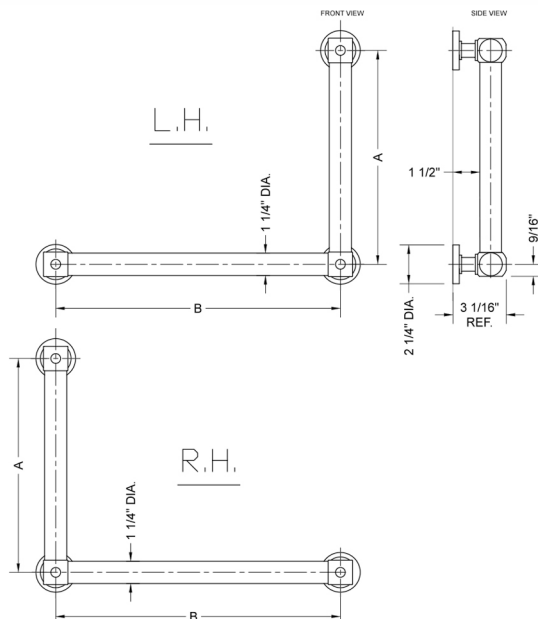

G70 32H x 32W 90° Grab Bar

Model #: G70-32H-32W-

FEATURES:

- ADA compliant when properly installed
- All brass construction, fully polished & plated
- All grab bars can be custom sized. Contact JACLO for pricing & availability
- Optional handshower sliders and toilet paper/wash cloth holders can be added only upon initial order
- Grab bars over 32" REQUIRE a middle post

SPECIFICATION DRAWING:

BRASS LUXURY GRAB BAR			
PART #	DESCRIPTION	A H	B W
G70-12H-12W	CENTER TO CENTER	12"	12"
G70-12H-16W	CENTER TO CENTER	12"	16"
G70-12H-24W	CENTER TO CENTER	12"	24"
G70-12H-32W	CENTER TO CENTER	12"	32"
G70-16H-12W	CENTER TO CENTER	16"	12"
G70-16H-16W	CENTER TO CENTER	16"	16"
G70-16H-24W	CENTER TO CENTER	16"	24"
G70-16H-32W	CENTER TO CENTER	16"	32"
G70-24H-12W	CENTER TO CENTER	24"	12"
G70-24H-16W	CENTER TO CENTER	24"	16"
G70-24H-24W	CENTER TO CENTER	24"	24"
G70-24H-32W	CENTER TO CENTER	24"	32"
G70-32H-12W	CENTER TO CENTER	32"	12"
G70-32H-16W	CENTER TO CENTER	32"	16"
G70-32H-24W	CENTER TO CENTER	32"	24"
G70-32H-32W	CENTER TO CENTER	32"	32"