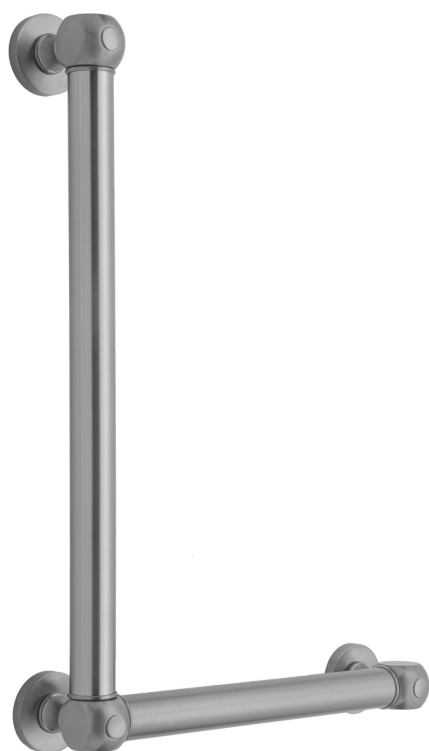

G70 32H x 24W 90° Right Hand Grab Bar

Model #: **G70-32H-24W-RH-**

FEATURES:

- ADA compliant when properly installed
- All brass construction, fully polished & plated
- All grab bars can be custom sized. Contact JACLO for pricing & availability
- Optional handshower sliders and toilet paper/wash cloth holders can be added only upon initial order
- Grab bars over 32" REQUIRE a middle post

AVAILABLE FINISHES:

Polished Chrome (PCH)	Satin Chrome (SC)	Bronze Umber (BU)
Satin Nickel (SN)	Pewter (PEW)	Caramel Bronze (CB)
Polished Nickel (PN)	Antique Brass (AB)	Antique Copper (ACU)
Oil-Rubbed Bronze (ORB)	Polished Brass (PB)	Polished Copper (PCU)
Vintage Bronze (VB)	Satin Brass (SB)	Matte Black (MBK)
Satin Gold (SG)	Polished Gold (PG)	Black Nickel (BKN)
Bombay Gold (BG)	Jewelers Gold (JG)	Europa Bronze (EB)
White (WH)	Sedona Beige (SDB)	Tristan Brass (TB)
Unlacquered Brass (ULB)	Satin Cooper (SCU)	

SPECIFICATION DRAWING:

BRASS LUXURY GRAB BAR			
PART #	DESCRIPTION	A H	B W
G70-12H-12W	CENTER TO CENTER	12"	12"
G70-12H-16W	CENTER TO CENTER	12"	16"
G70-12H-24W	CENTER TO CENTER	12"	24"
G70-12H-32W	CENTER TO CENTER	12"	32"
G70-16H-12W	CENTER TO CENTER	16"	12"
G70-16H-16W	CENTER TO CENTER	16"	16"
G70-16H-24W	CENTER TO CENTER	16"	24"
G70-16H-32W	CENTER TO CENTER	16"	32"
G70-24H-12W	CENTER TO CENTER	24"	12"
G70-24H-16W	CENTER TO CENTER	24"	16"
G70-24H-24W	CENTER TO CENTER	24"	24"
G70-24H-32W	CENTER TO CENTER	24"	32"
G70-32H-12W	CENTER TO CENTER	32"	12"
G70-32H-16W	CENTER TO CENTER	32"	16"
G70-32H-24W	CENTER TO CENTER	32"	24"
G70-32H-32W	CENTER TO CENTER	32"	32"