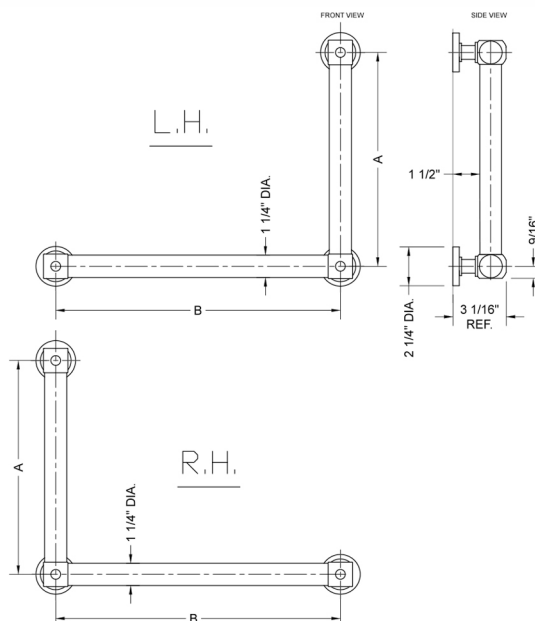

G70 32H x 24W 90° Right Hand Grab Bar

Model #: **G70-32H-24W-RH-**

FEATURES:

- ADA compliant when properly installed
- All brass construction, fully polished & plated
- All grab bars can be custom sized. Contact JACLO for pricing & availability
- Optional handshower sliders and toilet paper/wash cloth holders can be added only upon initial order
- Grab bars over 32" REQUIRE a middle post

SPECIFICATION DRAWING:

BRASS LUXURY GRAB BAR			
PART #	DESCRIPTION	A H	B W
G70-12H-12W	CENTER TO CENTER	12"	12"
G70-12H-16W	CENTER TO CENTER	12"	16"
G70-12H-24W	CENTER TO CENTER	12"	24"
G70-12H-32W	CENTER TO CENTER	12"	32"
G70-16H-12W	CENTER TO CENTER	16"	12"
G70-16H-16W	CENTER TO CENTER	16"	16"
G70-16H-24W	CENTER TO CENTER	16"	24"
G70-16H-32W	CENTER TO CENTER	16"	32"
G70-24H-12W	CENTER TO CENTER	24"	12"
G70-24H-16W	CENTER TO CENTER	24"	16"
G70-24H-24W	CENTER TO CENTER	24"	24"
G70-24H-32W	CENTER TO CENTER	24"	32"
G70-32H-12W	CENTER TO CENTER	32"	12"
G70-32H-16W	CENTER TO CENTER	32"	16"
G70-32H-24W	CENTER TO CENTER	32"	24"
G70-32H-32W	CENTER TO CENTER	32"	32"