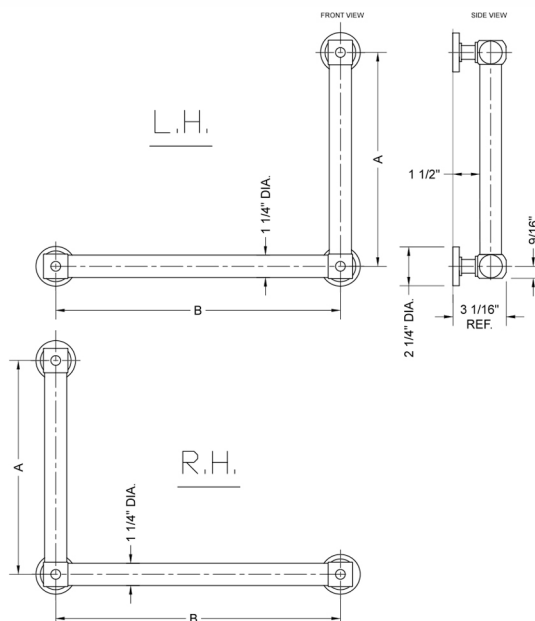

G70 32H x 24W 90° Left Hand Grab Bar

Model #: **G70-32H-24W-LH-**

FEATURES:

- ADA compliant when properly installed
- All brass construction, fully polished & plated
- All grab bars can be custom sized. Contact JACLO for pricing & availability
- Optional handshower sliders and toilet paper/wash cloth holders can be added only upon initial order
- Grab bars over 32" REQUIRE a middle post

SPECIFICATION DRAWING:

BRASS LUXURY GRAB BAR			
PART #	DESCRIPTION	A H	B W
G70-12H-12W	CENTER TO CENTER	12"	12"
G70-12H-16W	CENTER TO CENTER	12"	16"
G70-12H-24W	CENTER TO CENTER	12"	24"
G70-12H-32W	CENTER TO CENTER	12"	32"
G70-16H-12W	CENTER TO CENTER	16"	12"
G70-16H-16W	CENTER TO CENTER	16"	16"
G70-16H-24W	CENTER TO CENTER	16"	24"
G70-16H-32W	CENTER TO CENTER	16"	32"
G70-24H-12W	CENTER TO CENTER	24"	12"
G70-24H-16W	CENTER TO CENTER	24"	16"
G70-24H-24W	CENTER TO CENTER	24"	24"
G70-24H-32W	CENTER TO CENTER	24"	32"
G70-32H-12W	CENTER TO CENTER	32"	12"
G70-32H-16W	CENTER TO CENTER	32"	16"
G70-32H-24W	CENTER TO CENTER	32"	24"
G70-32H-32W	CENTER TO CENTER	32"	32"