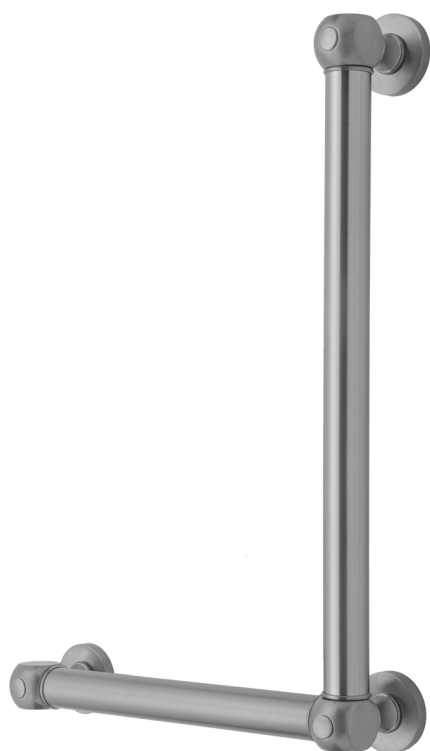

G70 32H x 24W 90° Left Hand Grab Bar

Model #: **G70-32H-24W-LH-**

FEATURES:

- ADA compliant when properly installed
- All brass construction, fully polished & plated
- All grab bars can be custom sized. Contact JACLO for pricing & availability
- Optional handshower sliders and toilet paper/wash cloth holders can be added only upon initial order
- Grab bars over 32" REQUIRE a middle post

AVAILABLE FINISHES:

Polished Chrome (PCH)	Satin Chrome (SC)	Bronze Umber (BU)
Satin Nickel (SN)	Pewter (PEW)	Caramel Bronze (CB)
Polished Nickel (PN)	Antique Brass (AB)	Antique Copper (ACU)
Oil-Rubbed Bronze (ORB)	Polished Brass (PB)	Polished Copper (PCU)
Vintage Bronze (VB)	Satin Brass (SB)	Matte Black (MBK)
Satin Gold (SG)	Polished Gold (PG)	Black Nickel (BKN)
Bombay Gold (BG)	Jewelers Gold (JG)	Europa Bronze (EB)
White (WH)	Sedona Beige (SDB)	Tristan Brass (TB)
Unlacquered Brass (ULB)	Satin Cooper (SCU)	

SPECIFICATION DRAWING:

BRASS LUXURY GRAB BAR			
PART #	DESCRIPTION	A H	B W
G70-12H-12W	CENTER TO CENTER	12"	12"
G70-12H-16W	CENTER TO CENTER	12"	16"
G70-12H-24W	CENTER TO CENTER	12"	24"
G70-12H-32W	CENTER TO CENTER	12"	32"
G70-16H-12W	CENTER TO CENTER	16"	12"
G70-16H-16W	CENTER TO CENTER	16"	16"
G70-16H-24W	CENTER TO CENTER	16"	24"
G70-16H-32W	CENTER TO CENTER	16"	32"
G70-24H-12W	CENTER TO CENTER	24"	12"
G70-24H-16W	CENTER TO CENTER	24"	16"
G70-24H-24W	CENTER TO CENTER	24"	24"
G70-24H-32W	CENTER TO CENTER	24"	32"
G70-32H-12W	CENTER TO CENTER	32"	12"
G70-32H-16W	CENTER TO CENTER	32"	16"
G70-32H-24W	CENTER TO CENTER	32"	24"
G70-32H-32W	CENTER TO CENTER	32"	32"