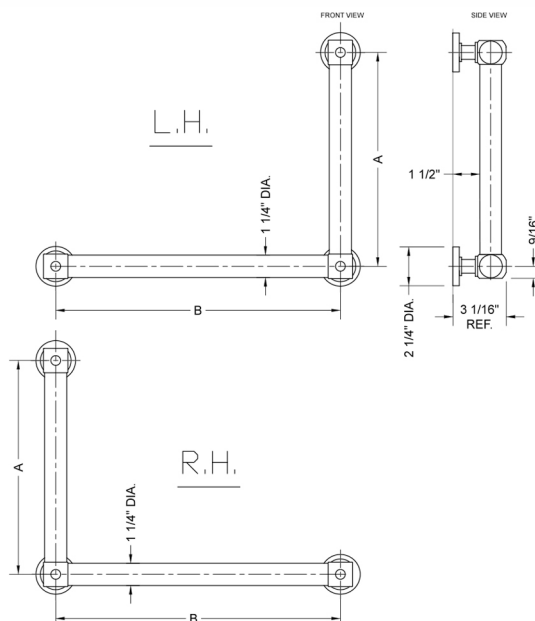

G70 32H x 16W 90° Right Hand Grab Bar

Model #: **G70-32H-16W-RH-**

FEATURES:

- ADA compliant when properly installed
- All brass construction, fully polished & plated
- All grab bars can be custom sized. Contact JACLO for pricing & availability
- Optional handshower sliders and toilet paper/wash cloth holders can be added only upon initial order
- Grab bars over 32" REQUIRE a middle post

SPECIFICATION DRAWING:

BRASS LUXURY GRAB BAR			
PART #	DESCRIPTION	A H	B W
G70-12H-12W	CENTER TO CENTER	12"	12"
G70-12H-16W	CENTER TO CENTER	12"	16"
G70-12H-24W	CENTER TO CENTER	12"	24"
G70-12H-32W	CENTER TO CENTER	12"	32"
G70-16H-12W	CENTER TO CENTER	16"	12"
G70-16H-16W	CENTER TO CENTER	16"	16"
G70-16H-24W	CENTER TO CENTER	16"	24"
G70-16H-32W	CENTER TO CENTER	16"	32"
G70-24H-12W	CENTER TO CENTER	24"	12"
G70-24H-16W	CENTER TO CENTER	24"	16"
G70-24H-24W	CENTER TO CENTER	24"	24"
G70-24H-32W	CENTER TO CENTER	24"	32"
G70-32H-12W	CENTER TO CENTER	32"	12"
G70-32H-16W	CENTER TO CENTER	32"	16"
G70-32H-24W	CENTER TO CENTER	32"	24"
G70-32H-32W	CENTER TO CENTER	32"	32"