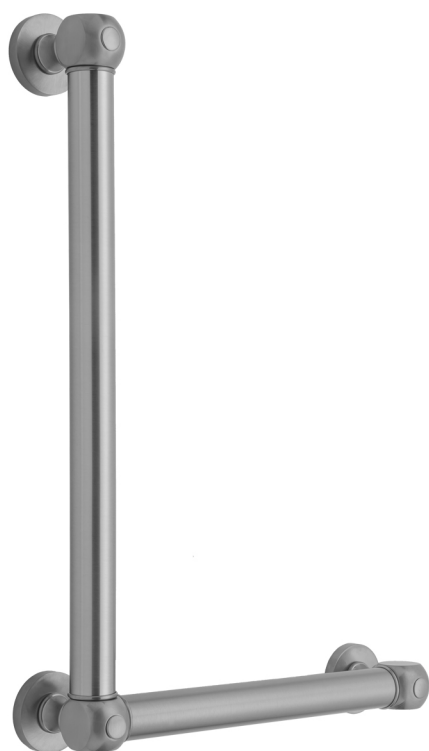

G70 32H x 16W 90° Right Hand Grab Bar

Model #: **G70-32H-16W-RH-**

FEATURES:

- ADA compliant when properly installed
- All brass construction, fully polished & plated
- All grab bars can be custom sized. Contact JACLO for pricing & availability
- Optional handshower sliders and toilet paper/wash cloth holders can be added only upon initial order
- Grab bars over 32" REQUIRE a middle post

AVAILABLE FINISHES:

Polished Chrome (PCH)	Satin Chrome (SC)	Bronze Umber (BU)
Satin Nickel (SN)	Pewter (PEW)	Caramel Bronze (CB)
Polished Nickel (PN)	Antique Brass (AB)	Antique Copper (ACU)
Oil-Rubbed Bronze (ORB)	Polished Brass (PB)	Polished Copper (PCU)
Vintage Bronze (VB)	Satin Brass (SB)	Matte Black (MBK)
Satin Gold (SG)	Polished Gold (PG)	Black Nickel (BKN)
Bombay Gold (BG)	Jewelers Gold (JG)	Europa Bronze (EB)
White (WH)	Sedona Beige (SDB)	Tristan Brass (TB)
Unlacquered Brass (ULB)	Satin Cooper (SCU)	

SPECIFICATION DRAWING:

BRASS LUXURY GRAB BAR			
PART #	DESCRIPTION	A H	B W
G70-12H-12W	CENTER TO CENTER	12"	12"
G70-12H-16W	CENTER TO CENTER	12"	16"
G70-12H-24W	CENTER TO CENTER	12"	24"
G70-12H-32W	CENTER TO CENTER	12"	32"
G70-16H-12W	CENTER TO CENTER	16"	12"
G70-16H-16W	CENTER TO CENTER	16"	16"
G70-16H-24W	CENTER TO CENTER	16"	24"
G70-16H-32W	CENTER TO CENTER	16"	32"
G70-24H-12W	CENTER TO CENTER	24"	12"
G70-24H-16W	CENTER TO CENTER	24"	16"
G70-24H-24W	CENTER TO CENTER	24"	24"
G70-24H-32W	CENTER TO CENTER	24"	32"
G70-32H-12W	CENTER TO CENTER	32"	12"
G70-32H-16W	CENTER TO CENTER	32"	16"
G70-32H-24W	CENTER TO CENTER	32"	24"
G70-32H-32W	CENTER TO CENTER	32"	32"