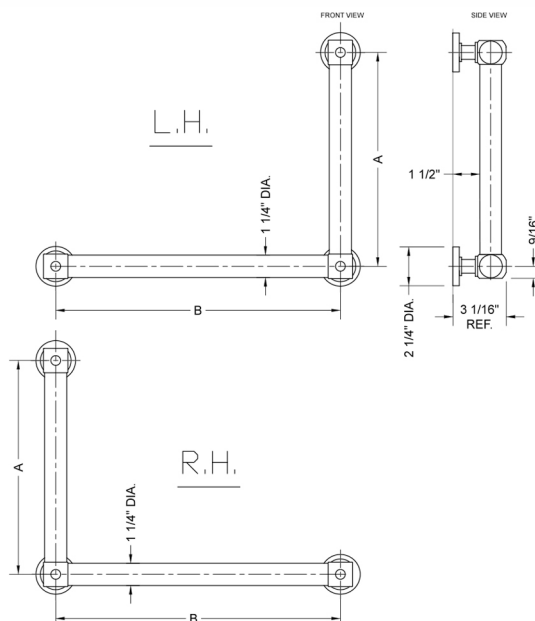

G70 32H x 16W 90° Left Hand Grab Bar

Model #: G70-32H-16W-LH-

FEATURES:

- ADA compliant when properly installed
- All brass construction, fully polished & plated
- All grab bars can be custom sized. Contact JACLO for pricing & availability
- Optional handshower sliders and toilet paper/wash cloth holders can be added only upon initial order
- Grab bars over 32" REQUIRE a middle post

SPECIFICATION DRAWING:

| BRASS LUXURY GRAB BAR | | | |
|-----------------------|------------------|-----|-----|
| PART # | DESCRIPTION | A H | B W |
| G70-12H-12W | CENTER TO CENTER | 12" | 12" |
| G70-12H-16W | CENTER TO CENTER | 12" | 16" |
| G70-12H-24W | CENTER TO CENTER | 12" | 24" |
| G70-12H-32W | CENTER TO CENTER | 12" | 32" |
| | | | |
| G70-16H-12W | CENTER TO CENTER | 16" | 12" |
| G70-16H-16W | CENTER TO CENTER | 16" | 16" |
| G70-16H-24W | CENTER TO CENTER | 16" | 24" |
| G70-16H-32W | CENTER TO CENTER | 16" | 32" |
| | | | |
| G70-24H-12W | CENTER TO CENTER | 24" | 12" |
| G70-24H-16W | CENTER TO CENTER | 24" | 16" |
| G70-24H-24W | CENTER TO CENTER | 24" | 24" |
| G70-24H-32W | CENTER TO CENTER | 24" | 32" |
| | | | |
| G70-32H-12W | CENTER TO CENTER | 32" | 12" |
| G70-32H-16W | CENTER TO CENTER | 32" | 16" |
| G70-32H-24W | CENTER TO CENTER | 32" | 24" |
| G70-32H-32W | CENTER TO CENTER | 32" | 32" |