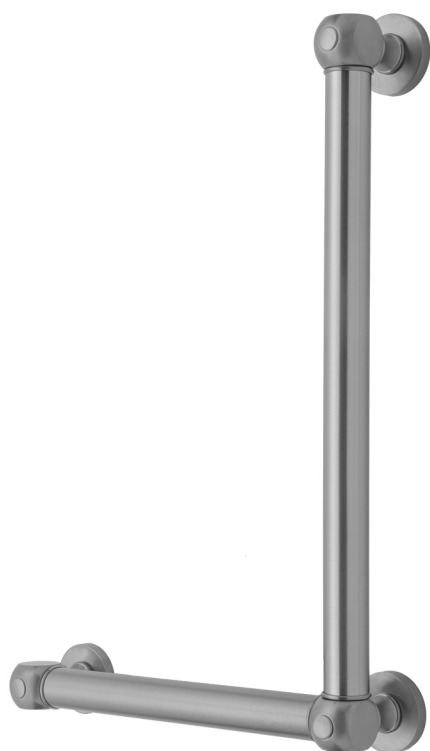

G70 32H x 16W 90° Left Hand Grab Bar

Model #: G70-32H-16W-LH-

FEATURES:

- ADA compliant when properly installed
- All brass construction, fully polished & plated
- All grab bars can be custom sized. Contact JACLO for pricing & availability
- Optional handshower sliders and toilet paper/wash cloth holders can be added only upon initial order
- Grab bars over 32" REQUIRE a middle post

AVAILABLE FINISHES:

| | | |
|-------------------------|---------------------|-----------------------|
| Polished Chrome (PCH) | Satin Chrome (SC) | Bronze Umber (BU) |
| Satin Nickel (SN) | Pewter (PEW) | Caramel Bronze (CB) |
| Polished Nickel (PN) | Antique Brass (AB) | Antique Copper (ACU) |
| Oil-Rubbed Bronze (ORB) | Polished Brass (PB) | Polished Copper (PCU) |
| Vintage Bronze (VB) | Satin Brass (SB) | Matte Black (MBK) |
| Satin Gold (SG) | Polished Gold (PG) | Black Nickel (BKN) |
| Bombay Gold (BG) | Jewelers Gold (JG) | Europa Bronze (EB) |
| White (WH) | Sedona Beige (SDB) | Tristan Brass (TB) |
| Unlacquered Brass (ULB) | Satin Cooper (SCU) | |

SPECIFICATION DRAWING:

| BRASS LUXURY GRAB BAR | | | |
|-----------------------|------------------|-----|-----|
| PART # | DESCRIPTION | A H | B W |
| G70-12H-12W | CENTER TO CENTER | 12" | 12" |
| G70-12H-16W | CENTER TO CENTER | 12" | 16" |
| G70-12H-24W | CENTER TO CENTER | 12" | 24" |
| G70-12H-32W | CENTER TO CENTER | 12" | 32" |
| | | | |
| G70-16H-12W | CENTER TO CENTER | 16" | 12" |
| G70-16H-16W | CENTER TO CENTER | 16" | 16" |
| G70-16H-24W | CENTER TO CENTER | 16" | 24" |
| G70-16H-32W | CENTER TO CENTER | 16" | 32" |
| | | | |
| G70-24H-12W | CENTER TO CENTER | 24" | 12" |
| G70-24H-16W | CENTER TO CENTER | 24" | 16" |
| G70-24H-24W | CENTER TO CENTER | 24" | 24" |
| G70-24H-32W | CENTER TO CENTER | 24" | 32" |
| | | | |
| G70-32H-12W | CENTER TO CENTER | 32" | 12" |
| G70-32H-16W | CENTER TO CENTER | 32" | 16" |
| G70-32H-24W | CENTER TO CENTER | 32" | 24" |
| G70-32H-32W | CENTER TO CENTER | 32" | 32" |