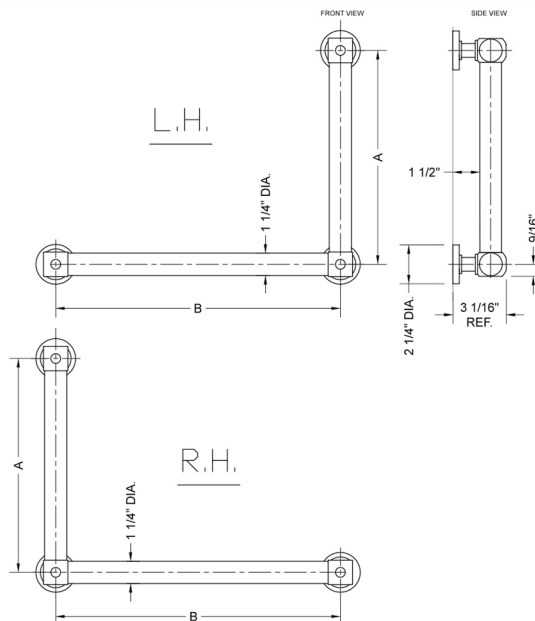

G70 32H x 12W 90° Right Hand Grab Bar

Model #: **G70-32H-12W-RH-**

FEATURES:

- ADA compliant when properly installed
- All brass construction, fully polished & plated
- All grab bars can be custom sized. Contact JACLO for pricing & availability
- Optional handshower sliders and toilet paper/wash cloth holders can be added only upon initial order
- Grab bars over 32" REQUIRE a middle post

SPECIFICATION DRAWING:

BRASS LUXURY GRAB BAR			
PART #	DESCRIPTION	A H	B W
G70-12H-12W	CENTER TO CENTER	12"	12"
G70-12H-16W	CENTER TO CENTER	12"	16"
G70-12H-24W	CENTER TO CENTER	12"	24"
G70-12H-32W	CENTER TO CENTER	12"	32"
G70-16H-12W	CENTER TO CENTER	16"	12"
G70-16H-16W	CENTER TO CENTER	16"	16"
G70-16H-24W	CENTER TO CENTER	16"	24"
G70-16H-32W	CENTER TO CENTER	16"	32"
G70-24H-12W	CENTER TO CENTER	24"	12"
G70-24H-16W	CENTER TO CENTER	24"	16"
G70-24H-24W	CENTER TO CENTER	24"	24"
G70-24H-32W	CENTER TO CENTER	24"	32"
G70-32H-12W	CENTER TO CENTER	32"	12"
G70-32H-16W	CENTER TO CENTER	32"	16"
G70-32H-24W	CENTER TO CENTER	32"	24"
G70-32H-32W	CENTER TO CENTER	32"	32"