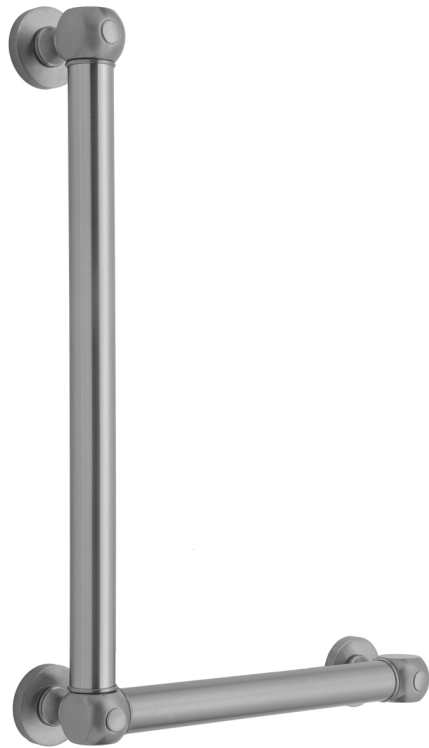

G70 32H x 12W 90° Right Hand Grab Bar

Model #: **G70-32H-12W-RH-**

FEATURES:

- ADA compliant when properly installed
- All brass construction, fully polished & plated
- All grab bars can be custom sized. Contact JACLO for pricing & availability
- Optional handshower sliders and toilet paper/wash cloth holders can be added only upon initial order
- Grab bars over 32" REQUIRE a middle post

AVAILABLE FINISHES:

Polished Chrome (PCH)	Satin Chrome (SC)	Bronze Umber (BU)
Satin Nickel (SN)	Pewter (PEW)	Caramel Bronze (CB)
Polished Nickel (PN)	Antique Brass (AB)	Antique Copper (ACU)
Oil-Rubbed Bronze (ORB)	Polished Brass (PB)	Polished Copper (PCU)
Vintage Bronze (VB)	Satin Brass (SB)	Matte Black (MBK)
Satin Gold (SG)	Polished Gold (PG)	Black Nickel (BKN)
Bombay Gold (BG)	Jewelers Gold (JG)	Europa Bronze (EB)
White (WH)	Sedona Beige (SDB)	Tristan Brass (TB)
Unlacquered Brass (ULB)	Satin Cooper (SCU)	

SPECIFICATION DRAWING:

BRASS LUXURY GRAB BAR			
PART #	DESCRIPTION	A H	B W
G70-12H-12W	CENTER TO CENTER	12"	12"
G70-12H-16W	CENTER TO CENTER	12"	16"
G70-12H-24W	CENTER TO CENTER	12"	24"
G70-12H-32W	CENTER TO CENTER	12"	32"
G70-16H-12W	CENTER TO CENTER	16"	12"
G70-16H-16W	CENTER TO CENTER	16"	16"
G70-16H-24W	CENTER TO CENTER	16"	24"
G70-16H-32W	CENTER TO CENTER	16"	32"
G70-24H-12W	CENTER TO CENTER	24"	12"
G70-24H-16W	CENTER TO CENTER	24"	16"
G70-24H-24W	CENTER TO CENTER	24"	24"
G70-24H-32W	CENTER TO CENTER	24"	32"
G70-32H-12W	CENTER TO CENTER	32"	12"
G70-32H-16W	CENTER TO CENTER	32"	16"
G70-32H-24W	CENTER TO CENTER	32"	24"
G70-32H-32W	CENTER TO CENTER	32"	32"