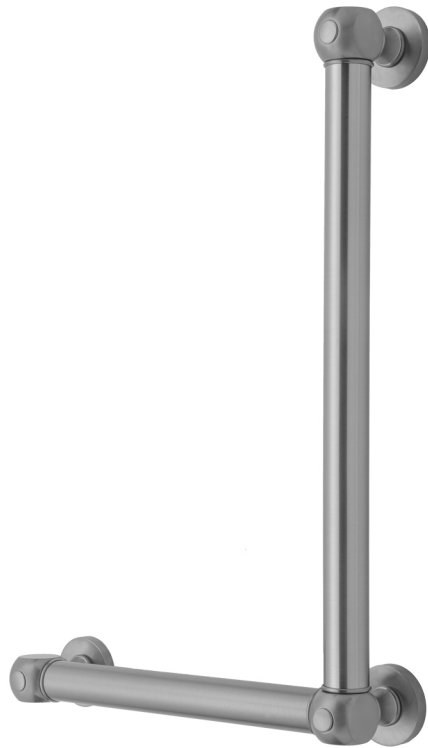

## G70 32H x 12W 90° Left Hand Grab Bar

Model #: **G70-32H-12W-LH-**

### FEATURES:

- ADA compliant when properly installed
- All brass construction, fully polished & plated
- All grab bars can be custom sized. Contact JACLO for pricing & availability
- Optional handshower sliders and toilet paper/wash cloth holders can be added only upon initial order
- Grab bars over 32" REQUIRE a middle post

### SPECIFICATION DRAWING:

| BRASS LUXURY GRAB BAR |                  |        |        |
|-----------------------|------------------|--------|--------|
| PART #                | DESCRIPTION      | A<br>H | B<br>W |
| G70-12H-12W           | CENTER TO CENTER | 12"    | 12"    |
| G70-12H-16W           | CENTER TO CENTER | 12"    | 16"    |
| G70-12H-24W           | CENTER TO CENTER | 12"    | 24"    |
| G70-12H-32W           | CENTER TO CENTER | 12"    | 32"    |
|                       |                  |        |        |
| G70-16H-12W           | CENTER TO CENTER | 16"    | 12"    |
| G70-16H-16W           | CENTER TO CENTER | 16"    | 16"    |
| G70-16H-24W           | CENTER TO CENTER | 16"    | 24"    |
| G70-16H-32W           | CENTER TO CENTER | 16"    | 32"    |
|                       |                  |        |        |
| G70-24H-12W           | CENTER TO CENTER | 24"    | 12"    |
| G70-24H-16W           | CENTER TO CENTER | 24"    | 16"    |
| G70-24H-24W           | CENTER TO CENTER | 24"    | 24"    |
| G70-24H-32W           | CENTER TO CENTER | 24"    | 32"    |
|                       |                  |        |        |
| G70-32H-12W           | CENTER TO CENTER | 32"    | 12"    |
| G70-32H-16W           | CENTER TO CENTER | 32"    | 16"    |
| G70-32H-24W           | CENTER TO CENTER | 32"    | 24"    |
| G70-32H-32W           | CENTER TO CENTER | 32"    | 32"    |