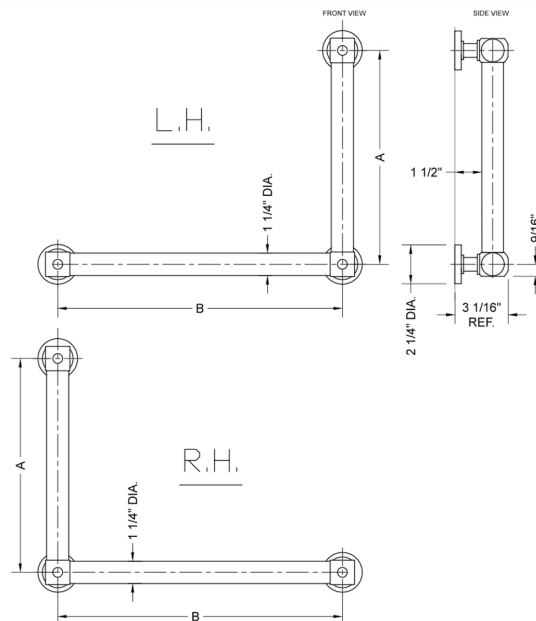

## G70 32H x 12W 90° Left Hand Grab Bar

Model #: **G70-32H-12W-LH-**

### FEATURES:

- ADA compliant when properly installed
- All brass construction, fully polished & plated
- All grab bars can be custom sized. Contact JACLO for pricing & availability
- Optional handshower sliders and toilet paper/wash cloth holders can be added only upon initial order
- Grab bars over 32" REQUIRE a middle post

### SPECIFICATION DRAWING:

| BRASS LUXURY GRAB BAR |                  |        |        |
|-----------------------|------------------|--------|--------|
| PART #                | DESCRIPTION      | A<br>H | B<br>W |
| G70-12H-12W           | CENTER TO CENTER | 12"    | 12"    |
| G70-12H-16W           | CENTER TO CENTER | 12"    | 16"    |
| G70-12H-24W           | CENTER TO CENTER | 12"    | 24"    |
| G70-12H-32W           | CENTER TO CENTER | 12"    | 32"    |
|                       |                  |        |        |
| G70-16H-12W           | CENTER TO CENTER | 16"    | 12"    |
| G70-16H-16W           | CENTER TO CENTER | 16"    | 16"    |
| G70-16H-24W           | CENTER TO CENTER | 16"    | 24"    |
| G70-16H-32W           | CENTER TO CENTER | 16"    | 32"    |
|                       |                  |        |        |
| G70-24H-12W           | CENTER TO CENTER | 24"    | 12"    |
| G70-24H-16W           | CENTER TO CENTER | 24"    | 16"    |
| G70-24H-24W           | CENTER TO CENTER | 24"    | 24"    |
| G70-24H-32W           | CENTER TO CENTER | 24"    | 32"    |
|                       |                  |        |        |
| G70-32H-12W           | CENTER TO CENTER | 32"    | 12"    |
| G70-32H-16W           | CENTER TO CENTER | 32"    | 16"    |
| G70-32H-24W           | CENTER TO CENTER | 32"    | 24"    |
| G70-32H-32W           | CENTER TO CENTER | 32"    | 32"    |