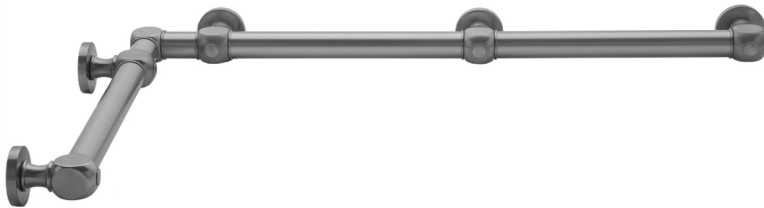

G70 32" x 60" Inside Corner Grab Bar

Model #: G70-32-60-IC-

FEATURES:

- ADA compliant when properly installed
- All brass construction, fully polished & plated
- All grab bars can be custom sized. Contact JACLO for pricing & availability
- Optional handshower sliders and toilet paper/wash cloth holders can be added only upon initial order
- Grab bars over 32" REQUIRE a middle post

AVAILABLE FINISHES:

Polished Chrome (PCH)	Satin Chrome (SC)	Bronze Umber (BU)
Satin Nickel (SN)	Pewter (PEW)	Caramel Bronze (CB)
Polished Nickel (PN)	Antique Brass (AB)	Antique Copper (ACU)
Oil-Rubbed Bronze (ORB)	Polished Brass (PB)	Polished Copper (PCU)
Vintage Bronze (VB)	Satin Brass (SB)	Matte Black (MBK)
Satin Gold (SG)	Polished Gold (PG)	Black Nickel (BKN)
Bombay Gold (BG)	Jewelers Gold (JG)	Europa Bronze (EB)
White (WH)	Sedona Beige (SDB)	Tristan Brass (TB)
Unlacquered Brass (ULB)	Satin Cooper (SCU)	