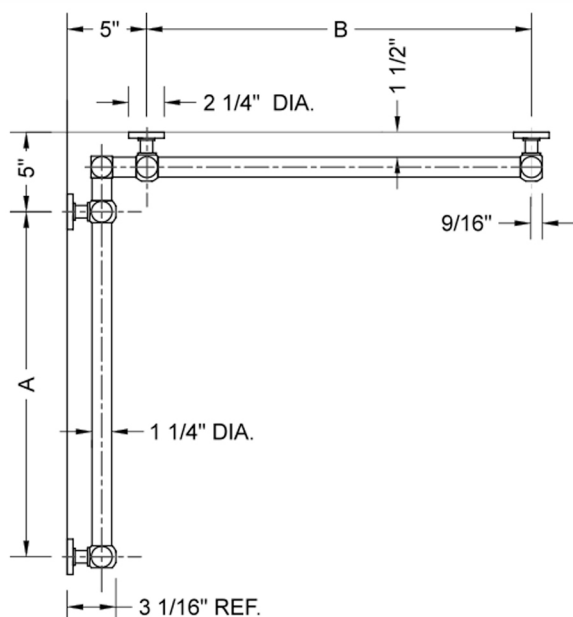

G70 32" x 32" Inside Corner Grab Bar

Model #: **G70-32-32-IC-**

FEATURES:

- ADA compliant when properly installed
- All brass construction, fully polished & plated
- All grab bars can be custom sized. Contact JACLO for pricing & availability
- Optional handshower sliders and toilet paper/wash cloth holders can be added only upon initial order
- Grab bars over 32" REQUIRE a middle post

SPECIFICATION DRAWING:

BRASS LUXURY GRAB BAR							
PART. #	DESCRIPTION	A	B	PART. #	DESCRIPTION	A	B
G70-12-12-IC	CENTER OF POST	12"	12"	G70-24-36-IC	CENTER OF POST	24"	36"
G70-12-16-IC	CENTER OF POST	12"	16"	G70-24-48-IC	CENTER OF POST	24"	48"
G70-12-24-IC	CENTER OF POST	12"	24"	G70-24-60-IC	CENTER OF POST	24"	60"
G70-12-32-IC	CENTER OF POST	12"	32"				
G70-12-36-IC	CENTER OF POST	12"	36"	G70-32-32-IC	CENTER OF POST	32"	32"
G70-12-48-IC	CENTER OF POST	12"	48"	G70-32-36-IC	CENTER OF POST	32"	36"
G70-12-60-IC	CENTER OF POST	12"	60"	G70-32-48-IC	CENTER OF POST	32"	48"
				G70-32-60-IC	CENTER OF POST	32"	60"
G70-16-16-IC	CENTER OF POST	16"	16"				
G70-16-24-IC	CENTER OF POST	16"	24"	G70-36-36-IC	CENTER OF POST	36"	36"
G70-16-32-IC	CENTER OF POST	16"	32"	G70-36-48-IC	CENTER OF POST	36"	48"
				G70-36-60-IC	CENTER OF POST	36"	60"
G70-16-36-IC	CENTER OF POST	16"	36"				
G70-16-48-IC	CENTER OF POST	16"	48"	G70-48-48-IC	CENTER OF POST	48"	48"
G70-16-60-IC	CENTER OF POST	16"	60"	G70-48-60-IC	CENTER OF POST	48"	60"
G70-24-24-IC	CENTER OF POST	24"	24"	G70-60-60-IC	CENTER OF POST	60"	60"
G70-24-32-IC	CENTER OF POST	24"	32"				