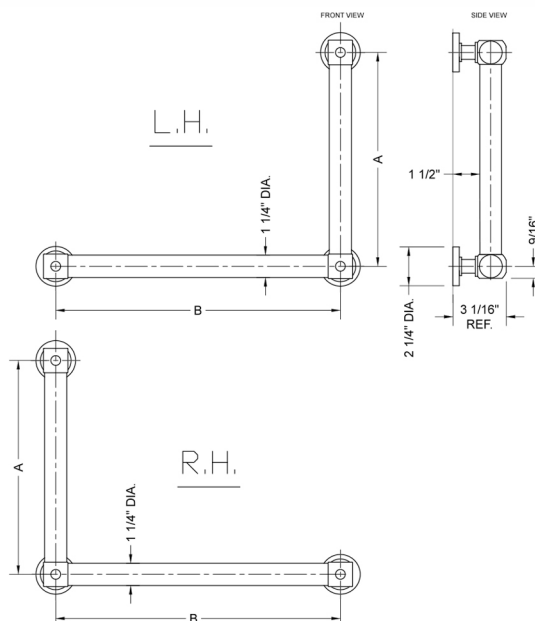

G70 24H x 32W 90° Right Hand Grab Bar

Model #: **G70-24H-32W-RH-**

FEATURES:

- ADA compliant when properly installed
- All brass construction, fully polished & plated
- All grab bars can be custom sized. Contact JACLO for pricing & availability
- Optional handshower sliders and toilet paper/wash cloth holders can be added only upon initial order
- Grab bars over 32" REQUIRE a middle post

SPECIFICATION DRAWING:

BRASS LUXURY GRAB BAR			
PART #	DESCRIPTION	A H	B W
G70-12H-12W	CENTER TO CENTER	12"	12"
G70-12H-16W	CENTER TO CENTER	12"	16"
G70-12H-24W	CENTER TO CENTER	12"	24"
G70-12H-32W	CENTER TO CENTER	12"	32"
G70-16H-12W	CENTER TO CENTER	16"	12"
G70-16H-16W	CENTER TO CENTER	16"	16"
G70-16H-24W	CENTER TO CENTER	16"	24"
G70-16H-32W	CENTER TO CENTER	16"	32"
G70-24H-12W	CENTER TO CENTER	24"	12"
G70-24H-16W	CENTER TO CENTER	24"	16"
G70-24H-24W	CENTER TO CENTER	24"	24"
G70-24H-32W	CENTER TO CENTER	24"	32"
G70-32H-12W	CENTER TO CENTER	32"	12"
G70-32H-16W	CENTER TO CENTER	32"	16"
G70-32H-24W	CENTER TO CENTER	32"	24"
G70-32H-32W	CENTER TO CENTER	32"	32"