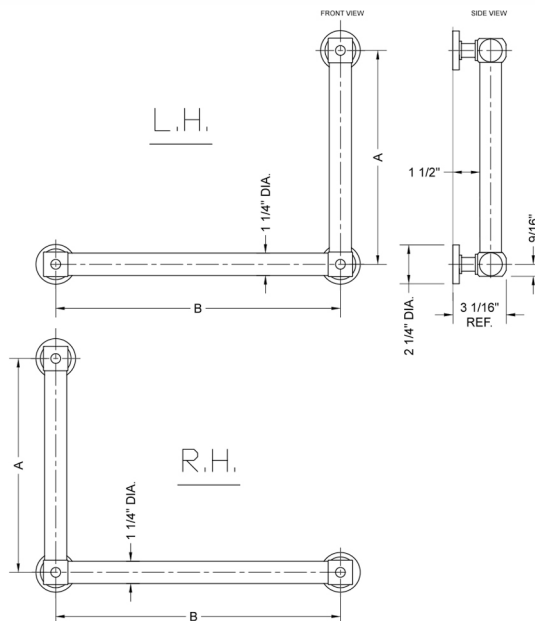

G70 24H x 32W 90° Left Hand Grab Bar

Model #: G70-24H-32W-LH-

FEATURES:

- ADA compliant when properly installed
- All brass construction, fully polished & plated
- All grab bars can be custom sized. Contact JACLO for pricing & availability
- Optional handshower sliders and toilet paper/wash cloth holders can be added only upon initial order
- Grab bars over 32" REQUIRE a middle post

SPECIFICATION DRAWING:

BRASS LUXURY GRAB BAR			
PART #	DESCRIPTION	A H	B W
G70-12H-12W	CENTER TO CENTER	12"	12"
G70-12H-16W	CENTER TO CENTER	12"	16"
G70-12H-24W	CENTER TO CENTER	12"	24"
G70-12H-32W	CENTER TO CENTER	12"	32"
G70-16H-12W	CENTER TO CENTER	16"	12"
G70-16H-16W	CENTER TO CENTER	16"	16"
G70-16H-24W	CENTER TO CENTER	16"	24"
G70-16H-32W	CENTER TO CENTER	16"	32"
G70-24H-12W	CENTER TO CENTER	24"	12"
G70-24H-16W	CENTER TO CENTER	24"	16"
G70-24H-24W	CENTER TO CENTER	24"	24"
G70-24H-32W	CENTER TO CENTER	24"	32"
G70-32H-12W	CENTER TO CENTER	32"	12"
G70-32H-16W	CENTER TO CENTER	32"	16"
G70-32H-24W	CENTER TO CENTER	32"	24"
G70-32H-32W	CENTER TO CENTER	32"	32"