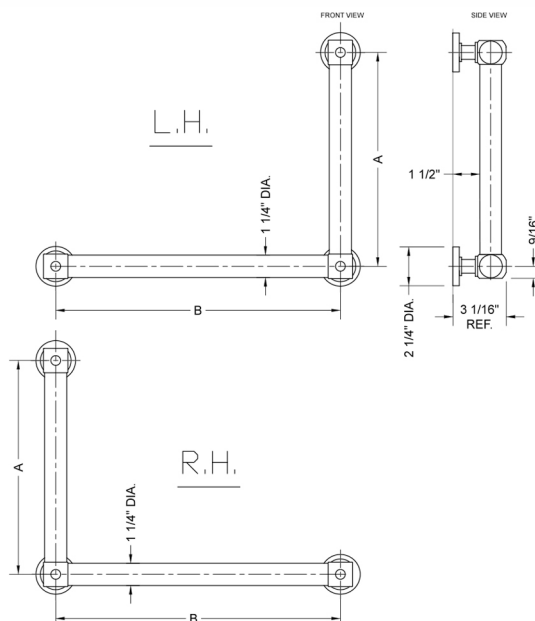

G70 24H x 24W 90° Grab Bar

Model #: **G70-24H-24W-**

FEATURES:

- ADA compliant when properly installed
- All brass construction, fully polished & plated
- All grab bars can be custom sized. Contact JACLO for pricing & availability
- Optional handshower sliders and toilet paper/wash cloth holders can be added only upon initial order
- Grab bars over 32" REQUIRE a middle post

SPECIFICATION DRAWING:

BRASS LUXURY GRAB BAR			
PART #	DESCRIPTION	A H	B W
G70-12H-12W	CENTER TO CENTER	12"	12"
G70-12H-16W	CENTER TO CENTER	12"	16"
G70-12H-24W	CENTER TO CENTER	12"	24"
G70-12H-32W	CENTER TO CENTER	12"	32"
G70-16H-12W	CENTER TO CENTER	16"	12"
G70-16H-16W	CENTER TO CENTER	16"	16"
G70-16H-24W	CENTER TO CENTER	16"	24"
G70-16H-32W	CENTER TO CENTER	16"	32"
G70-24H-12W	CENTER TO CENTER	24"	12"
G70-24H-16W	CENTER TO CENTER	24"	16"
G70-24H-24W	CENTER TO CENTER	24"	24"
G70-24H-32W	CENTER TO CENTER	24"	32"
G70-32H-12W	CENTER TO CENTER	32"	12"
G70-32H-16W	CENTER TO CENTER	32"	16"
G70-32H-24W	CENTER TO CENTER	32"	24"
G70-32H-32W	CENTER TO CENTER	32"	32"