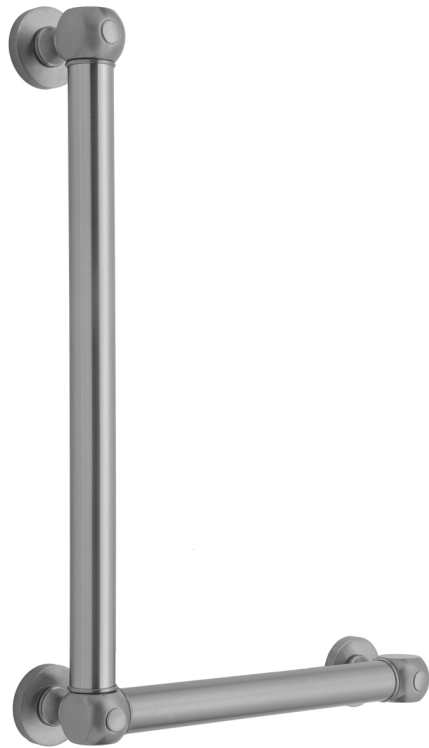

G70 24H x 16W 90° Right Hand Grab Bar

Model #: **G70-24H-16W-RH-**

FEATURES:

- ADA compliant when properly installed
- All brass construction, fully polished & plated
- All grab bars can be custom sized. Contact JACLO for pricing & availability
- Optional handshower sliders and toilet paper/wash cloth holders can be added only upon initial order
- Grab bars over 32" REQUIRE a middle post

AVAILABLE FINISHES:

Polished Chrome (PCH)	Satin Chrome (SC)	Bronze Umber (BU)
Satin Nickel (SN)	Pewter (PEW)	Caramel Bronze (CB)
Polished Nickel (PN)	Antique Brass (AB)	Antique Copper (ACU)
Oil-Rubbed Bronze (ORB)	Polished Brass (PB)	Polished Copper (PCU)
Vintage Bronze (VB)	Satin Brass (SB)	Matte Black (MBK)
Satin Gold (SG)	Polished Gold (PG)	Black Nickel (BKN)
Bombay Gold (BG)	Jewelers Gold (JG)	Europa Bronze (EB)
White (WH)	Sedona Beige (SDB)	Tristan Brass (TB)
Unlacquered Brass (ULB)	Satin Cooper (SCU)	

SPECIFICATION DRAWING:

BRASS LUXURY GRAB BAR			
PART #	DESCRIPTION	A H	B W
G70-12H-12W	CENTER TO CENTER	12"	12"
G70-12H-16W	CENTER TO CENTER	12"	16"
G70-12H-24W	CENTER TO CENTER	12"	24"
G70-12H-32W	CENTER TO CENTER	12"	32"
G70-16H-12W	CENTER TO CENTER	16"	12"
G70-16H-16W	CENTER TO CENTER	16"	16"
G70-16H-24W	CENTER TO CENTER	16"	24"
G70-16H-32W	CENTER TO CENTER	16"	32"
G70-24H-12W	CENTER TO CENTER	24"	12"
G70-24H-16W	CENTER TO CENTER	24"	16"
G70-24H-24W	CENTER TO CENTER	24"	24"
G70-24H-32W	CENTER TO CENTER	24"	32"
G70-32H-12W	CENTER TO CENTER	32"	12"
G70-32H-16W	CENTER TO CENTER	32"	16"
G70-32H-24W	CENTER TO CENTER	32"	24"
G70-32H-32W	CENTER TO CENTER	32"	32"