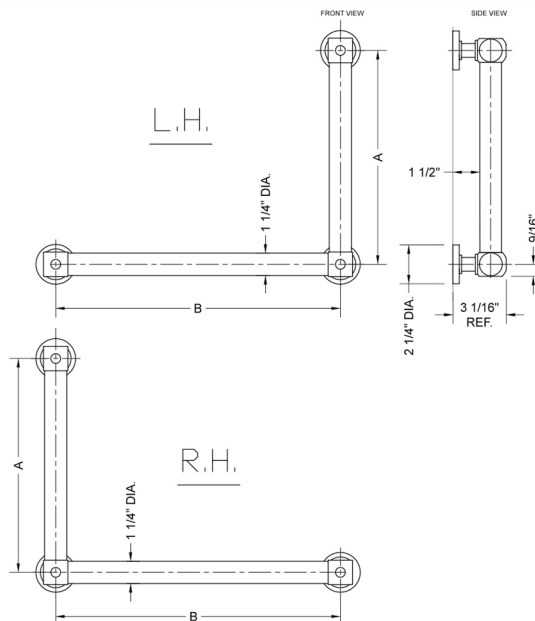

G70 24H x 16W 90° Right Hand Grab Bar

Model #: **G70-24H-16W-RH-**

FEATURES:

- ADA compliant when properly installed
- All brass construction, fully polished & plated
- All grab bars can be custom sized. Contact JACLO for pricing & availability
- Optional handshower sliders and toilet paper/wash cloth holders can be added only upon initial order
- Grab bars over 32" REQUIRE a middle post

SPECIFICATION DRAWING:

BRASS LUXURY GRAB BAR			
PART #	DESCRIPTION	A H	B W
G70-12H-12W	CENTER TO CENTER	12"	12"
G70-12H-16W	CENTER TO CENTER	12"	16"
G70-12H-24W	CENTER TO CENTER	12"	24"
G70-12H-32W	CENTER TO CENTER	12"	32"
G70-16H-12W	CENTER TO CENTER	16"	12"
G70-16H-16W	CENTER TO CENTER	16"	16"
G70-16H-24W	CENTER TO CENTER	16"	24"
G70-16H-32W	CENTER TO CENTER	16"	32"
G70-24H-12W	CENTER TO CENTER	24"	12"
G70-24H-16W	CENTER TO CENTER	24"	16"
G70-24H-24W	CENTER TO CENTER	24"	24"
G70-24H-32W	CENTER TO CENTER	24"	32"
G70-32H-12W	CENTER TO CENTER	32"	12"
G70-32H-16W	CENTER TO CENTER	32"	16"
G70-32H-24W	CENTER TO CENTER	32"	24"
G70-32H-32W	CENTER TO CENTER	32"	32"