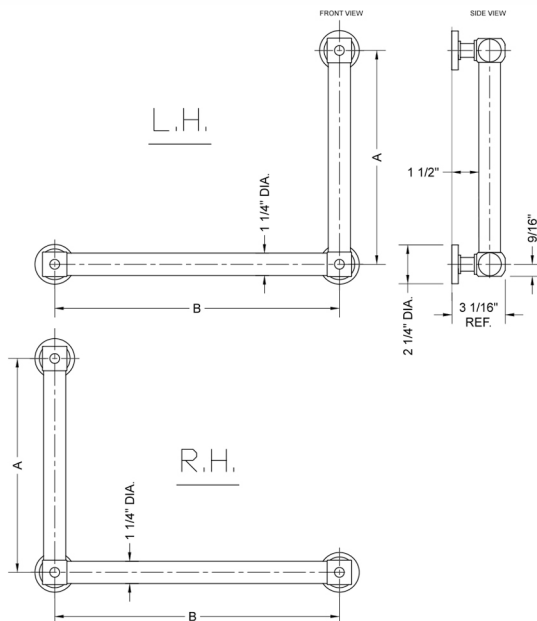

G70 24H x 16W 90° Left Hand Grab Bar

Model #: G70-24H-16W-LH-

FEATURES:

- ADA compliant when properly installed
- All brass construction, fully polished & plated
- All grab bars can be custom sized. Contact JACLO for pricing & availability
- Optional handshower sliders and toilet paper/wash cloth holders can be added only upon initial order
- Grab bars over 32" REQUIRE a middle post

SPECIFICATION DRAWING:

BRASS LUXURY GRAB BAR			
PART #	DESCRIPTION	A H	B W
G70-12H-12W	CENTER TO CENTER	12"	12"
G70-12H-16W	CENTER TO CENTER	12"	16"
G70-12H-24W	CENTER TO CENTER	12"	24"
G70-12H-32W	CENTER TO CENTER	12"	32"
G70-16H-12W	CENTER TO CENTER	16"	12"
G70-16H-16W	CENTER TO CENTER	16"	16"
G70-16H-24W	CENTER TO CENTER	16"	24"
G70-16H-32W	CENTER TO CENTER	16"	32"
G70-24H-12W	CENTER TO CENTER	24"	12"
G70-24H-16W	CENTER TO CENTER	24"	16"
G70-24H-24W	CENTER TO CENTER	24"	24"
G70-24H-32W	CENTER TO CENTER	24"	32"
G70-32H-12W	CENTER TO CENTER	32"	12"
G70-32H-16W	CENTER TO CENTER	32"	16"
G70-32H-24W	CENTER TO CENTER	32"	24"
G70-32H-32W	CENTER TO CENTER	32"	32"