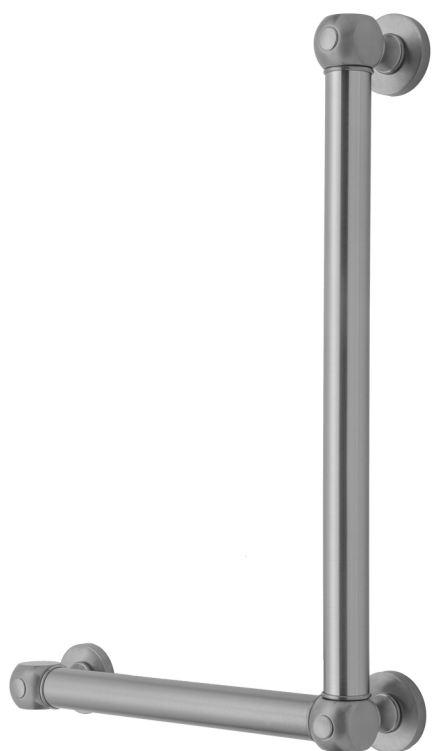

G70 24H x 16W 90° Left Hand Grab Bar

Model #: G70-24H-16W-LH-

FEATURES:

- ADA compliant when properly installed
- All brass construction, fully polished & plated
- All grab bars can be custom sized. Contact JACLO for pricing & availability
- Optional handshower sliders and toilet paper/wash cloth holders can be added only upon initial order
- Grab bars over 32" REQUIRE a middle post

AVAILABLE FINISHES:

Polished Chrome (PCH)	Satin Chrome (SC)	Bronze Umber (BU)
Satin Nickel (SN)	Pewter (PEW)	Caramel Bronze (CB)
Polished Nickel (PN)	Antique Brass (AB)	Antique Copper (ACU)
Oil-Rubbed Bronze (ORB)	Polished Brass (PB)	Polished Copper (PCU)
Vintage Bronze (VB)	Satin Brass (SB)	Matte Black (MBK)
Satin Gold (SG)	Polished Gold (PG)	Black Nickel (BKN)
Bombay Gold (BG)	Jewelers Gold (JG)	Europa Bronze (EB)
White (WH)	Sedona Beige (SDB)	Tristan Brass (TB)
Unlacquered Brass (ULB)	Satin Cooper (SCU)	

SPECIFICATION DRAWING:

BRASS LUXURY GRAB BAR			
PART #	DESCRIPTION	A H	B W
G70-12H-12W	CENTER TO CENTER	12"	12"
G70-12H-16W	CENTER TO CENTER	12"	16"
G70-12H-24W	CENTER TO CENTER	12"	24"
G70-12H-32W	CENTER TO CENTER	12"	32"
G70-16H-12W	CENTER TO CENTER	16"	12"
G70-16H-16W	CENTER TO CENTER	16"	16"
G70-16H-24W	CENTER TO CENTER	16"	24"
G70-16H-32W	CENTER TO CENTER	16"	32"
G70-24H-12W	CENTER TO CENTER	24"	12"
G70-24H-16W	CENTER TO CENTER	24"	16"
G70-24H-24W	CENTER TO CENTER	24"	24"
G70-24H-32W	CENTER TO CENTER	24"	32"
G70-32H-12W	CENTER TO CENTER	32"	12"
G70-32H-16W	CENTER TO CENTER	32"	16"
G70-32H-24W	CENTER TO CENTER	32"	24"
G70-32H-32W	CENTER TO CENTER	32"	32"