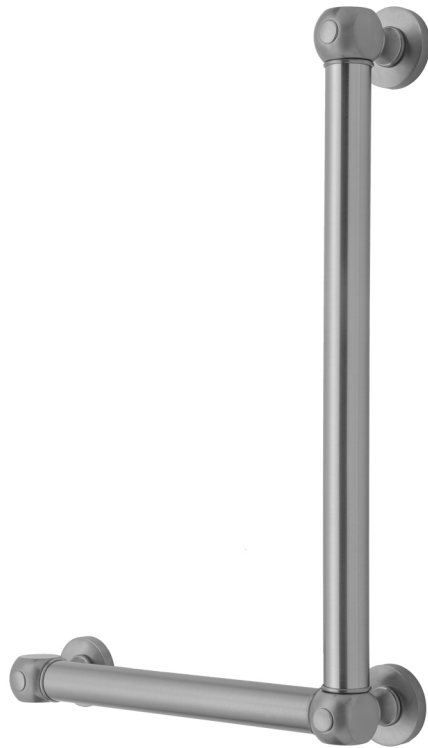

G70 24H x 12W 90° Left Hand Grab Bar

Model #: **G70-24H-12W-LH-**

FEATURES:

- ADA compliant when properly installed
- All brass construction, fully polished & plated
- All grab bars can be custom sized. Contact JACLO for pricing & availability
- Optional handshower sliders and toilet paper/wash cloth holders can be added only upon initial order
- Grab bars over 32" REQUIRE a middle post

AVAILABLE FINISHES:

Polished Chrome (PCH)	Satin Chrome (SC)	Bronze Umber (BU)
Satin Nickel (SN)	Pewter (PEW)	Caramel Bronze (CB)
Polished Nickel (PN)	Antique Brass (AB)	Antique Copper (ACU)
Oil-Rubbed Bronze (ORB)	Polished Brass (PB)	Polished Copper (PCU)
Vintage Bronze (VB)	Satin Brass (SB)	Matte Black (MBK)
Satin Gold (SG)	Polished Gold (PG)	Black Nickel (BKN)
Bombay Gold (BG)	Jewelers Gold (JG)	Europa Bronze (EB)
White (WH)	Sedona Beige (SDB)	Tristan Brass (TB)
Unlacquered Brass (ULB)	Satin Cooper (SCU)	

SPECIFICATION DRAWING:

BRASS LUXURY GRAB BAR			
PART #	DESCRIPTION	A H	B W
G70-12H-12W	CENTER TO CENTER	12"	12"
G70-12H-16W	CENTER TO CENTER	12"	16"
G70-12H-24W	CENTER TO CENTER	12"	24"
G70-12H-32W	CENTER TO CENTER	12"	32"
G70-16H-12W	CENTER TO CENTER	16"	12"
G70-16H-16W	CENTER TO CENTER	16"	16"
G70-16H-24W	CENTER TO CENTER	16"	24"
G70-16H-32W	CENTER TO CENTER	16"	32"
G70-24H-12W	CENTER TO CENTER	24"	12"
G70-24H-16W	CENTER TO CENTER	24"	16"
G70-24H-24W	CENTER TO CENTER	24"	24"
G70-24H-32W	CENTER TO CENTER	24"	32"
G70-32H-12W	CENTER TO CENTER	32"	12"
G70-32H-16W	CENTER TO CENTER	32"	16"
G70-32H-24W	CENTER TO CENTER	32"	24"
G70-32H-32W	CENTER TO CENTER	32"	32"