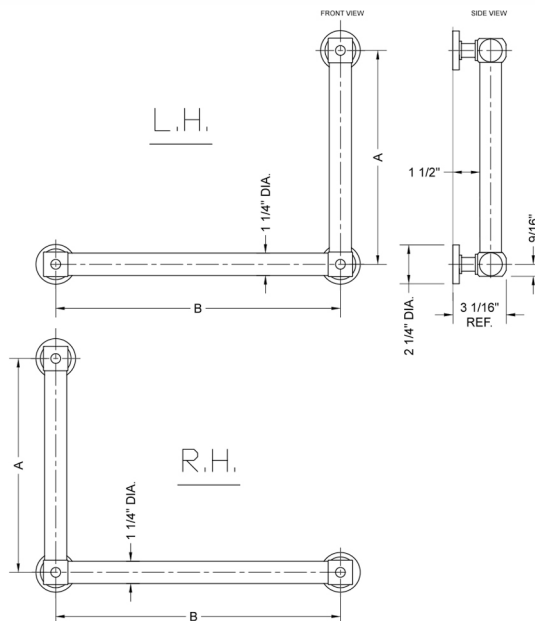

G70 24H x 12W 90° Left Hand Grab Bar

Model #: **G70-24H-12W-LH-**

FEATURES:

- ADA compliant when properly installed
- All brass construction, fully polished & plated
- All grab bars can be custom sized. Contact JACLO for pricing & availability
- Optional handshower sliders and toilet paper/wash cloth holders can be added only upon initial order
- Grab bars over 32" REQUIRE a middle post

SPECIFICATION DRAWING:

BRASS LUXURY GRAB BAR			
PART #	DESCRIPTION	A H	B W
G70-12H-12W	CENTER TO CENTER	12"	12"
G70-12H-16W	CENTER TO CENTER	12"	16"
G70-12H-24W	CENTER TO CENTER	12"	24"
G70-12H-32W	CENTER TO CENTER	12"	32"
G70-16H-12W	CENTER TO CENTER	16"	12"
G70-16H-16W	CENTER TO CENTER	16"	16"
G70-16H-24W	CENTER TO CENTER	16"	24"
G70-16H-32W	CENTER TO CENTER	16"	32"
G70-24H-12W	CENTER TO CENTER	24"	12"
G70-24H-16W	CENTER TO CENTER	24"	16"
G70-24H-24W	CENTER TO CENTER	24"	24"
G70-24H-32W	CENTER TO CENTER	24"	32"
G70-32H-12W	CENTER TO CENTER	32"	12"
G70-32H-16W	CENTER TO CENTER	32"	16"
G70-32H-24W	CENTER TO CENTER	32"	24"
G70-32H-32W	CENTER TO CENTER	32"	32"