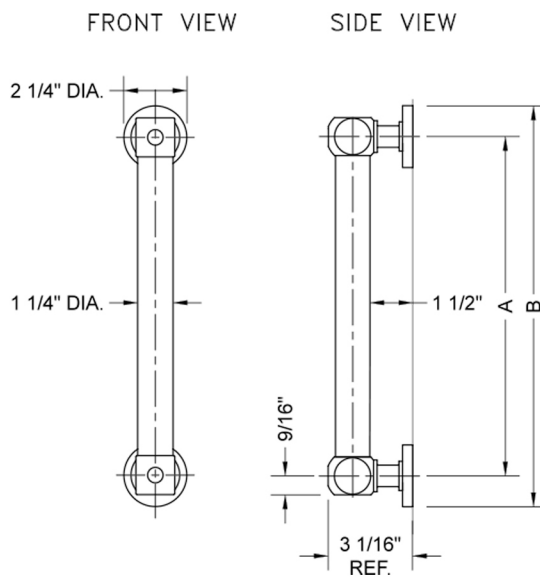

24" G70 Straight Grab Bar

Model #: **G70-24-**

FEATURES:

- ADA compliant when properly installed
- All brass construction, fully polished & plated
- All grab bars can be custom sized. Contact JACLO for pricing & availability
- Optional handshower sliders and toilet paper/wash cloth holders can be added only upon initial order
- Grab bars over 32" REQUIRE a middle post

SPECIFICATION DRAWING:

BRASS LUXURY GRAB BARS			
PART. #	DESCRIPTION	A	B
G70-12-XX	12" GRAB BAR	12"	14 1/4"
G70-16-XX	16" GRAB BAR	16"	18 1/4"
G70-18-XX	18" GRAB BAR	18"	20 1/4"
G70-24-XX	24" GRAB BAR	24"	26 1/4"
G70-32-XX	32" GRAB BAR	32"	34 1/4"
<i>*NOTE: GRAB BARS OVER 32" REQUIRE A MIDDLE POST</i>			
G70-36-XX	36" GRAB BAR	36"	38 1/4"
G70-42-XX	42" GRAB BAR	42"	44 1/4"
G70-48-XX	48" GRAB BAR	48"	50 1/4"
G70-60-XX	60" GRAB BAR	60"	62 1/4"