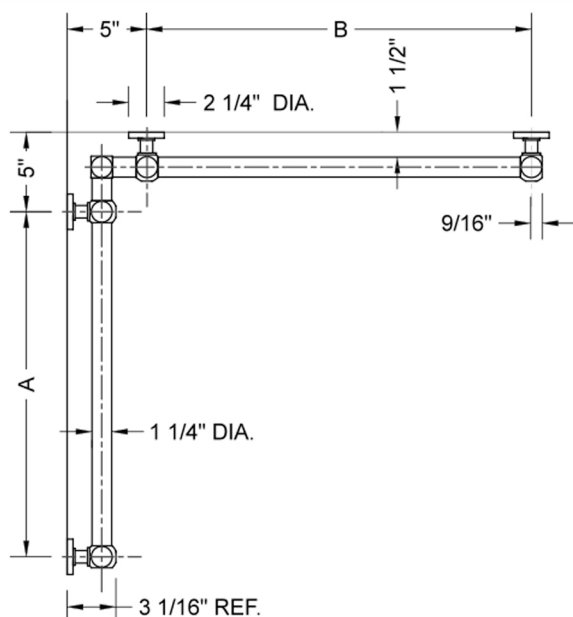

## G70 24" x 60" Inside Corner Grab Bar

Model #: **G70-24-60-IC-**

### FEATURES:

- ADA compliant when properly installed
- All brass construction, fully polished & plated
- All grab bars can be custom sized. Contact JACLO for pricing & availability
- Optional handshower sliders and toilet paper/wash cloth holders can be added only upon initial order
- Grab bars over 32" REQUIRE a middle post

### SPECIFICATION DRAWING:

BRASS LUXURY GRAB BAR							
PART. #	DESCRIPTION	A	B	PART. #	DESCRIPTION	A	B
G70-12-12-IC	CENTER OF POST	12"	12"	G70-24-36-IC	CENTER OF POST	24"	36"
G70-12-16-IC	CENTER OF POST	12"	16"	G70-24-48-IC	CENTER OF POST	24"	48"
G70-12-24-IC	CENTER OF POST	12"	24"	G70-24-60-IC	CENTER OF POST	24"	60"
G70-12-32-IC	CENTER OF POST	12"	32"				
G70-12-36-IC	CENTER OF POST	12"	36"	G70-32-32-IC	CENTER OF POST	32"	32"
G70-12-48-IC	CENTER OF POST	12"	48"	G70-32-36-IC	CENTER OF POST	32"	36"
G70-12-60-IC	CENTER OF POST	12"	60"	G70-32-48-IC	CENTER OF POST	32"	48"
				G70-32-60-IC	CENTER OF POST	32"	60"
G70-16-16-IC	CENTER OF POST	16"	16"				
G70-16-24-IC	CENTER OF POST	16"	24"	G70-36-36-IC	CENTER OF POST	36"	36"
G70-16-32-IC	CENTER OF POST	16"	32"	G70-36-48-IC	CENTER OF POST	36"	48"
				G70-36-60-IC	CENTER OF POST	36"	60"
G70-16-36-IC	CENTER OF POST	16"	36"				
G70-16-48-IC	CENTER OF POST	16"	48"	G70-48-48-IC	CENTER OF POST	48"	48"
G70-16-60-IC	CENTER OF POST	16"	60"	G70-48-60-IC	CENTER OF POST	48"	60"
G70-24-24-IC	CENTER OF POST	24"	24"	G70-60-60-IC	CENTER OF POST	60"	60"
G70-24-32-IC	CENTER OF POST	24"	32"				