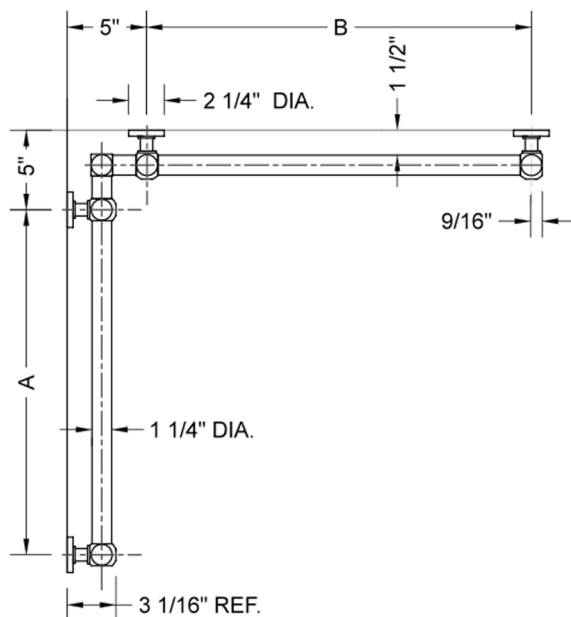

G70 24" x 48" Inside Corner Grab Bar

Model #: G70-24-48-IC-

FEATURES:

- ADA compliant when properly installed
- All brass construction, fully polished & plated
- All grab bars can be custom sized. Contact JACLO for pricing & availability
- Optional handshower sliders and toilet paper/wash cloth holders can be added only upon initial order
- Grab bars over 32" REQUIRE a middle post

SPECIFICATION DRAWING:

BRASS LUXURY GRAB BAR							
PART. #	DESCRIPTION	A	B	PART. #	DESCRIPTION	A	B
G70-12-12-IC	CENTER OF POST	12"	12"	G70-24-36-IC	CENTER OF POST	24"	36"
G70-12-16-IC	CENTER OF POST	12"	16"	G70-24-48-IC	CENTER OF POST	24"	48"
G70-12-24-IC	CENTER OF POST	12"	24"	G70-24-60-IC	CENTER OF POST	24"	60"
G70-12-32-IC	CENTER OF POST	12"	32"				
				G70-32-32-IC	CENTER OF POST	32"	32"
G70-12-36-IC	CENTER OF POST	12"	36"	G70-32-36-IC	CENTER OF POST	32"	36"
G70-12-48-IC	CENTER OF POST	12"	48"	G70-32-48-IC	CENTER OF POST	32"	48"
G70-12-60-IC	CENTER OF POST	12"	60"	G70-32-60-IC	CENTER OF POST	32"	60"
G70-16-16-IC	CENTER OF POST	16"	16"	G70-36-36-IC	CENTER OF POST	36"	36"
G70-16-24-IC	CENTER OF POST	16"	24"	G70-36-48-IC	CENTER OF POST	36"	48"
G70-16-32-IC	CENTER OF POST	16"	32"	G70-36-60-IC	CENTER OF POST	36"	60"
G70-16-36-IC	CENTER OF POST	16"	36"	G70-48-48-IC	CENTER OF POST	48"	48"
G70-16-48-IC	CENTER OF POST	16"	48"	G70-48-60-IC	CENTER OF POST	48"	60"
G70-16-60-IC	CENTER OF POST	16"	60"				
				G70-60-60-IC	CENTER OF POST	60"	60"
G70-24-24-IC	CENTER OF POST	24"	24"				
G70-24-32-IC	CENTER OF POST	24"	32"				