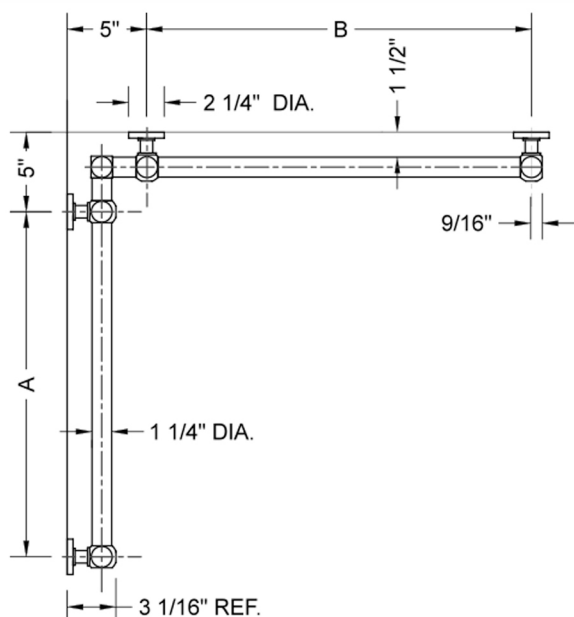

G70 24" x 36" Inside Corner Grab Bar

Model #: **G70-24-36-IC-**

FEATURES:

- ADA compliant when properly installed
- All brass construction, fully polished & plated
- All grab bars can be custom sized. Contact JACLO for pricing & availability
- Optional handshower sliders and toilet paper/wash cloth holders can be added only upon initial order
- Grab bars over 32" REQUIRE a middle post

SPECIFICATION DRAWING:

BRASS LUXURY GRAB BAR							
PART. #	DESCRIPTION	A	B	PART. #	DESCRIPTION	A	B
G70-12-12-IC	CENTER OF POST	12"	12"	G70-24-36-IC	CENTER OF POST	24"	36"
G70-12-16-IC	CENTER OF POST	12"	16"	G70-24-48-IC	CENTER OF POST	24"	48"
G70-12-24-IC	CENTER OF POST	12"	24"	G70-24-60-IC	CENTER OF POST	24"	60"
G70-12-32-IC	CENTER OF POST	12"	32"				
G70-12-36-IC	CENTER OF POST	12"	36"	G70-32-32-IC	CENTER OF POST	32"	32"
G70-12-48-IC	CENTER OF POST	12"	48"	G70-32-36-IC	CENTER OF POST	32"	36"
G70-12-60-IC	CENTER OF POST	12"	60"	G70-32-48-IC	CENTER OF POST	32"	48"
				G70-32-60-IC	CENTER OF POST	32"	60"
G70-16-16-IC	CENTER OF POST	16"	16"				
G70-16-24-IC	CENTER OF POST	16"	24"	G70-36-36-IC	CENTER OF POST	36"	36"
G70-16-32-IC	CENTER OF POST	16"	32"	G70-36-48-IC	CENTER OF POST	36"	48"
				G70-36-60-IC	CENTER OF POST	36"	60"
G70-16-36-IC	CENTER OF POST	16"	36"				
G70-16-48-IC	CENTER OF POST	16"	48"	G70-48-48-IC	CENTER OF POST	48"	48"
G70-16-60-IC	CENTER OF POST	16"	60"	G70-48-60-IC	CENTER OF POST	48"	60"
G70-24-24-IC	CENTER OF POST	24"	24"	G70-60-60-IC	CENTER OF POST	60"	60"
G70-24-32-IC	CENTER OF POST	24"	32"				