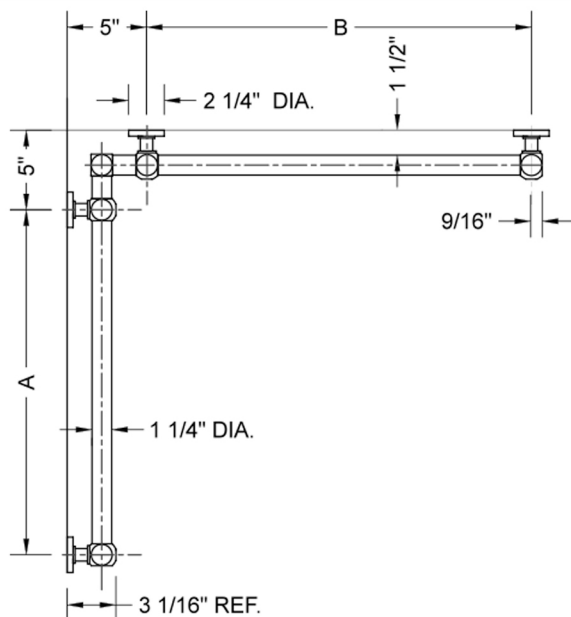

G70 24" x 32" Inside Corner Grab Bar

Model #: G70-24-32-IC-

FEATURES:

- ADA compliant when properly installed
- All brass construction, fully polished & plated
- All grab bars can be custom sized. Contact JACLO for pricing & availability
- Optional handshower sliders and toilet paper/wash cloth holders can be added only upon initial order
- Grab bars over 32" REQUIRE a middle post

SPECIFICATION DRAWING:

BRASS LUXURY GRAB BAR							
PART. #	DESCRIPTION	A	B	PART. #	DESCRIPTION	A	B
G70-12-12-IC	CENTER OF POST	12"	12"	G70-24-36-IC	CENTER OF POST	24"	36"
G70-12-16-IC	CENTER OF POST	12"	16"	G70-24-48-IC	CENTER OF POST	24"	48"
G70-12-24-IC	CENTER OF POST	12"	24"	G70-24-60-IC	CENTER OF POST	24"	60"
G70-12-32-IC	CENTER OF POST	12"	32"				
G70-12-36-IC	CENTER OF POST	12"	36"	G70-32-32-IC	CENTER OF POST	32"	32"
G70-12-48-IC	CENTER OF POST	12"	48"	G70-32-36-IC	CENTER OF POST	32"	36"
G70-12-60-IC	CENTER OF POST	12"	60"	G70-32-48-IC	CENTER OF POST	32"	48"
				G70-32-60-IC	CENTER OF POST	32"	60"
G70-16-16-IC	CENTER OF POST	16"	16"				
G70-16-24-IC	CENTER OF POST	16"	24"	G70-36-36-IC	CENTER OF POST	36"	36"
G70-16-32-IC	CENTER OF POST	16"	32"	G70-36-48-IC	CENTER OF POST	36"	48"
				G70-36-60-IC	CENTER OF POST	36"	60"
G70-16-36-IC	CENTER OF POST	16"	36"				
G70-16-48-IC	CENTER OF POST	16"	48"	G70-48-48-IC	CENTER OF POST	48"	48"
G70-16-60-IC	CENTER OF POST	16"	60"	G70-48-60-IC	CENTER OF POST	48"	60"
G70-24-24-IC	CENTER OF POST	24"	24"	G70-60-60-IC	CENTER OF POST	60"	60"
G70-24-32-IC	CENTER OF POST	24"	32"				