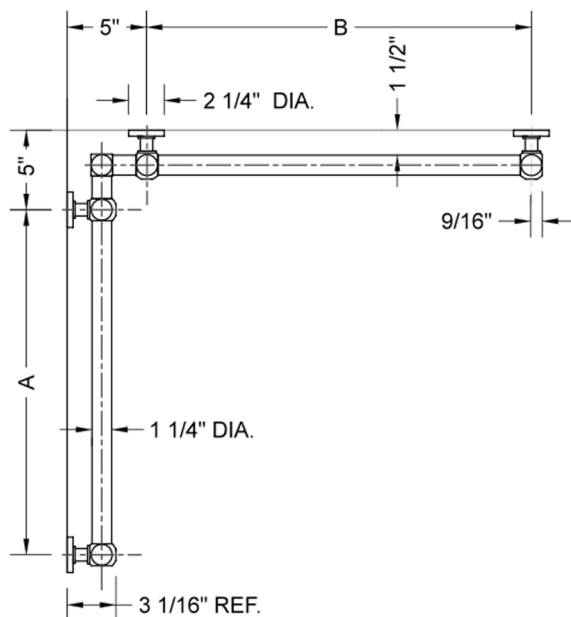

G70 24" x 24" Inside Corner Grab Bar

Model #: G70-24-24-IC-

FEATURES:

- ADA compliant when properly installed
- All brass construction, fully polished & plated
- All grab bars can be custom sized. Contact JACLO for pricing & availability
- Optional handshower sliders and toilet paper/wash cloth holders can be added only upon initial order
- Grab bars over 32" REQUIRE a middle post

SPECIFICATION DRAWING:

BRASS LUXURY GRAB BAR							
PART. #	DESCRIPTION	A	B	PART. #	DESCRIPTION	A	B
G70-12-12-IC	CENTER OF POST	12"	12"	G70-24-36-IC	CENTER OF POST	24"	36"
G70-12-16-IC	CENTER OF POST	12"	16"	G70-24-48-IC	CENTER OF POST	24"	48"
G70-12-24-IC	CENTER OF POST	12"	24"	G70-24-60-IC	CENTER OF POST	24"	60"
G70-12-32-IC	CENTER OF POST	12"	32"				
G70-12-36-IC	CENTER OF POST	12"	36"	G70-32-32-IC	CENTER OF POST	32"	32"
G70-12-48-IC	CENTER OF POST	12"	48"	G70-32-36-IC	CENTER OF POST	32"	36"
G70-12-60-IC	CENTER OF POST	12"	60"	G70-32-48-IC	CENTER OF POST	32"	48"
				G70-32-60-IC	CENTER OF POST	32"	60"
G70-16-16-IC	CENTER OF POST	16"	16"				
G70-16-24-IC	CENTER OF POST	16"	24"	G70-36-36-IC	CENTER OF POST	36"	36"
G70-16-32-IC	CENTER OF POST	16"	32"	G70-36-48-IC	CENTER OF POST	36"	48"
				G70-36-60-IC	CENTER OF POST	36"	60"
G70-16-36-IC	CENTER OF POST	16"	36"				
G70-16-48-IC	CENTER OF POST	16"	48"	G70-48-48-IC	CENTER OF POST	48"	48"
G70-16-60-IC	CENTER OF POST	16"	60"	G70-48-60-IC	CENTER OF POST	48"	60"
G70-24-24-IC	CENTER OF POST	24"	24"	G70-60-60-IC	CENTER OF POST	60"	60"
G70-24-32-IC	CENTER OF POST	24"	32"				