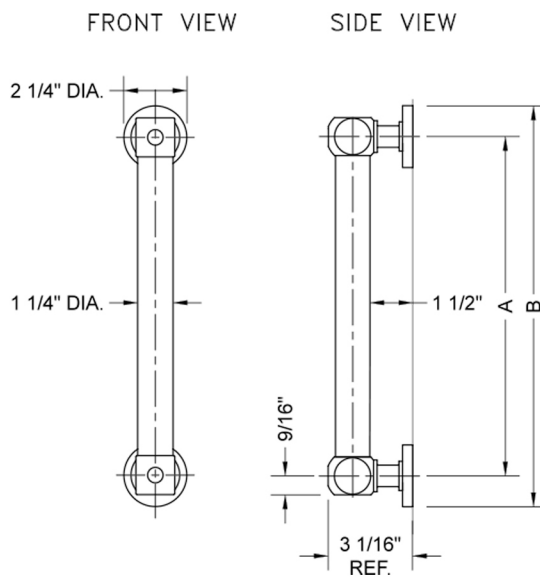

## 18" G70 Straight Grab Bar

Model #: G70-18-

### FEATURES:

- ADA compliant when properly installed
- All brass construction, fully polished & plated
- All grab bars can be custom sized. Contact JACLO for pricing & availability
- Optional handshower sliders and toilet paper/wash cloth holders can be added only upon initial order
- Grab bars over 32" REQUIRE a middle post

### SPECIFICATION DRAWING:

BRASS LUXURY GRAB BARS			
PART. #	DESCRIPTION	A	B
G70-12-XX	12" GRAB BAR	12"	14 1/4"
G70-16-XX	16" GRAB BAR	16"	18 1/4"
G70-18-XX	18" GRAB BAR	18"	20 1/4"
G70-24-XX	24" GRAB BAR	24"	26 1/4"
G70-32-XX	32" GRAB BAR	32"	34 1/4"
<i>*NOTE: GRAB BARS OVER 32" REQUIRE A MIDDLE POST</i>			
G70-36-XX	36" GRAB BAR	36"	38 1/4"
G70-42-XX	42" GRAB BAR	42"	44 1/4"
G70-48-XX	48" GRAB BAR	48"	50 1/4"
G70-60-XX	60" GRAB BAR	60"	62 1/4"