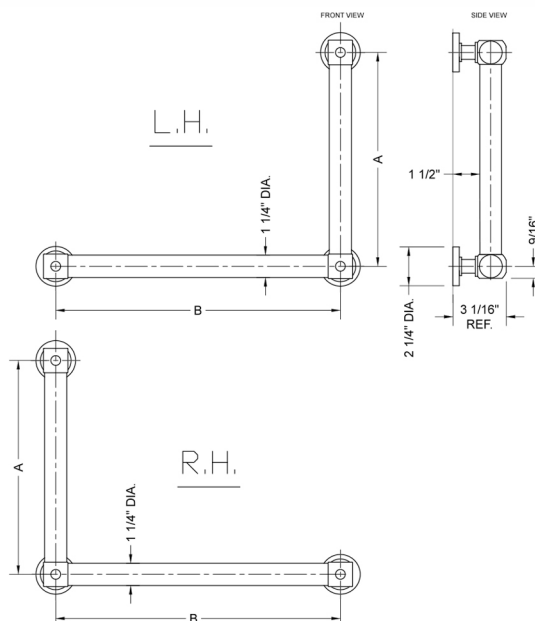

G70 16H x 32W 90° Right Hand Grab Bar

Model #: **G70-16H-32W-RH-**

FEATURES:

- ADA compliant when properly installed
- All brass construction, fully polished & plated
- All grab bars can be custom sized. Contact JACLO for pricing & availability
- Optional handshower sliders and toilet paper/wash cloth holders can be added only upon initial order
- Grab bars over 32" REQUIRE a middle post

SPECIFICATION DRAWING:

BRASS LUXURY GRAB BAR			
PART #	DESCRIPTION	A H	B W
G70-12H-12W	CENTER TO CENTER	12"	12"
G70-12H-16W	CENTER TO CENTER	12"	16"
G70-12H-24W	CENTER TO CENTER	12"	24"
G70-12H-32W	CENTER TO CENTER	12"	32"
G70-16H-12W	CENTER TO CENTER	16"	12"
G70-16H-16W	CENTER TO CENTER	16"	16"
G70-16H-24W	CENTER TO CENTER	16"	24"
G70-16H-32W	CENTER TO CENTER	16"	32"
G70-24H-12W	CENTER TO CENTER	24"	12"
G70-24H-16W	CENTER TO CENTER	24"	16"
G70-24H-24W	CENTER TO CENTER	24"	24"
G70-24H-32W	CENTER TO CENTER	24"	32"
G70-32H-12W	CENTER TO CENTER	32"	12"
G70-32H-16W	CENTER TO CENTER	32"	16"
G70-32H-24W	CENTER TO CENTER	32"	24"
G70-32H-32W	CENTER TO CENTER	32"	32"