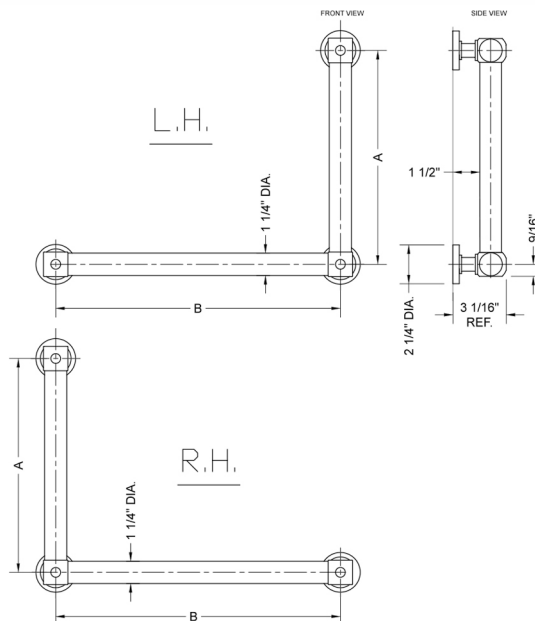

G70 16H x 32W 90° Left Hand Grab Bar

Model #: **G70-16H-32W-LH-**

FEATURES:

- ADA compliant when properly installed
- All brass construction, fully polished & plated
- All grab bars can be custom sized. Contact JACLO for pricing & availability
- Optional handshower sliders and toilet paper/wash cloth holders can be added only upon initial order
- Grab bars over 32" REQUIRE a middle post

SPECIFICATION DRAWING:

| BRASS LUXURY GRAB BAR | | | |
|-----------------------|------------------|--------|--------|
| PART # | DESCRIPTION | A H | B W |
| G70-12H-12W | CENTER TO CENTER | 12" | 12" |
| G70-12H-16W | CENTER TO CENTER | 12" | 16" |
| G70-12H-24W | CENTER TO CENTER | 12" | 24" |
| G70-12H-32W | CENTER TO CENTER | 12" | 32" |
| | | | |
| G70-16H-12W | CENTER TO CENTER | 16" | 12" |
| G70-16H-16W | CENTER TO CENTER | 16" | 16" |
| G70-16H-24W | CENTER TO CENTER | 16" | 24" |
| G70-16H-32W | CENTER TO CENTER | 16" | 32" |
| | | | |
| G70-24H-12W | CENTER TO CENTER | 24" | 12" |
| G70-24H-16W | CENTER TO CENTER | 24" | 16" |
| G70-24H-24W | CENTER TO CENTER | 24" | 24" |
| G70-24H-32W | CENTER TO CENTER | 24" | 32" |
| | | | |
| G70-32H-12W | CENTER TO CENTER | 32" | 12" |
| G70-32H-16W | CENTER TO CENTER | 32" | 16" |
| G70-32H-24W | CENTER TO CENTER | 32" | 24" |
| G70-32H-32W | CENTER TO CENTER | 32" | 32" |