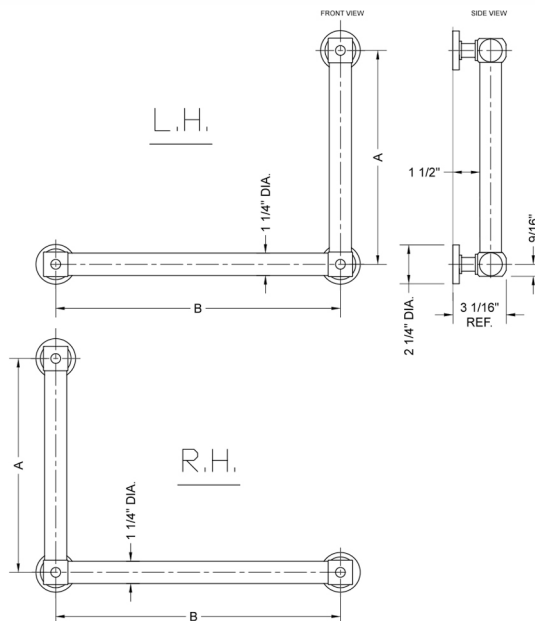

G70 16H x 24W 90° Right Hand Grab Bar

Model #: **G70-16H-24W-RH-**

FEATURES:

- ADA compliant when properly installed
- All brass construction, fully polished & plated
- All grab bars can be custom sized. Contact JACLO for pricing & availability
- Optional handshower sliders and toilet paper/wash cloth holders can be added only upon initial order
- Grab bars over 32" REQUIRE a middle post

SPECIFICATION DRAWING:

BRASS LUXURY GRAB BAR			
PART #	DESCRIPTION	A H	B W
G70-12H-12W	CENTER TO CENTER	12"	12"
G70-12H-16W	CENTER TO CENTER	12"	16"
G70-12H-24W	CENTER TO CENTER	12"	24"
G70-12H-32W	CENTER TO CENTER	12"	32"
G70-16H-12W	CENTER TO CENTER	16"	12"
G70-16H-16W	CENTER TO CENTER	16"	16"
G70-16H-24W	CENTER TO CENTER	16"	24"
G70-16H-32W	CENTER TO CENTER	16"	32"
G70-24H-12W	CENTER TO CENTER	24"	12"
G70-24H-16W	CENTER TO CENTER	24"	16"
G70-24H-24W	CENTER TO CENTER	24"	24"
G70-24H-32W	CENTER TO CENTER	24"	32"
G70-32H-12W	CENTER TO CENTER	32"	12"
G70-32H-16W	CENTER TO CENTER	32"	16"
G70-32H-24W	CENTER TO CENTER	32"	24"
G70-32H-32W	CENTER TO CENTER	32"	32"