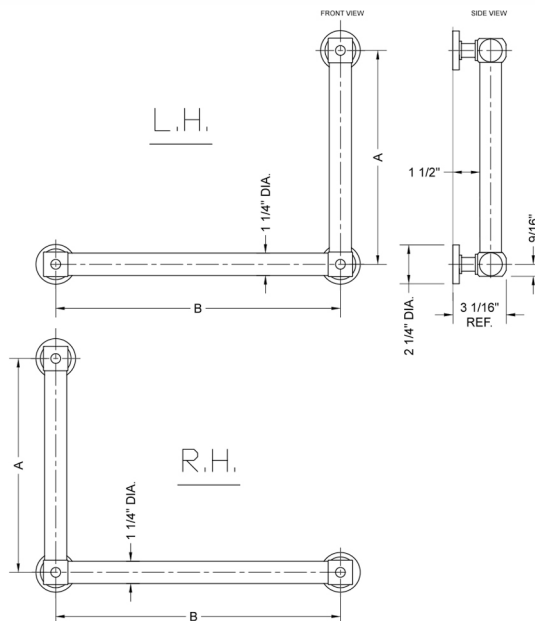

G70 16H x 24W 90° Left Hand Grab Bar

Model #: **G70-16H-24W-LH-**

FEATURES:

- ADA compliant when properly installed
- All brass construction, fully polished & plated
- All grab bars can be custom sized. Contact JACLO for pricing & availability
- Optional handshower sliders and toilet paper/wash cloth holders can be added only upon initial order
- Grab bars over 32" REQUIRE a middle post

SPECIFICATION DRAWING:

BRASS LUXURY GRAB BAR			
PART #	DESCRIPTION	A H	B W
G70-12H-12W	CENTER TO CENTER	12"	12"
G70-12H-16W	CENTER TO CENTER	12"	16"
G70-12H-24W	CENTER TO CENTER	12"	24"
G70-12H-32W	CENTER TO CENTER	12"	32"
G70-16H-12W	CENTER TO CENTER	16"	12"
G70-16H-16W	CENTER TO CENTER	16"	16"
G70-16H-24W	CENTER TO CENTER	16"	24"
G70-16H-32W	CENTER TO CENTER	16"	32"
G70-24H-12W	CENTER TO CENTER	24"	12"
G70-24H-16W	CENTER TO CENTER	24"	16"
G70-24H-24W	CENTER TO CENTER	24"	24"
G70-24H-32W	CENTER TO CENTER	24"	32"
G70-32H-12W	CENTER TO CENTER	32"	12"
G70-32H-16W	CENTER TO CENTER	32"	16"
G70-32H-24W	CENTER TO CENTER	32"	24"
G70-32H-32W	CENTER TO CENTER	32"	32"