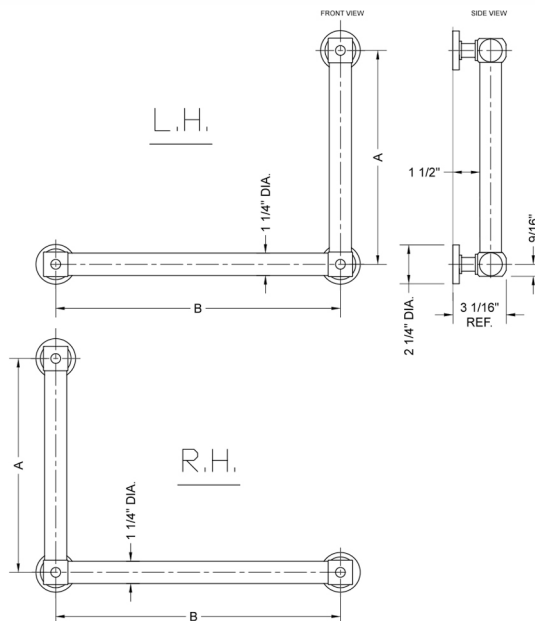

G70 16H x 16W 90° Grab Bar

Model #: **G70-16H-16W-**

FEATURES:

- ADA compliant when properly installed
- All brass construction, fully polished & plated
- All grab bars can be custom sized. Contact JACLO for pricing & availability
- Optional handshower sliders and toilet paper/wash cloth holders can be added only upon initial order
- Grab bars over 32" REQUIRE a middle post

SPECIFICATION DRAWING:

BRASS LUXURY GRAB BAR			
PART #	DESCRIPTION	A H	B W
G70-12H-12W	CENTER TO CENTER	12"	12"
G70-12H-16W	CENTER TO CENTER	12"	16"
G70-12H-24W	CENTER TO CENTER	12"	24"
G70-12H-32W	CENTER TO CENTER	12"	32"
G70-16H-12W	CENTER TO CENTER	16"	12"
G70-16H-16W	CENTER TO CENTER	16"	16"
G70-16H-24W	CENTER TO CENTER	16"	24"
G70-16H-32W	CENTER TO CENTER	16"	32"
G70-24H-12W	CENTER TO CENTER	24"	12"
G70-24H-16W	CENTER TO CENTER	24"	16"
G70-24H-24W	CENTER TO CENTER	24"	24"
G70-24H-32W	CENTER TO CENTER	24"	32"
G70-32H-12W	CENTER TO CENTER	32"	12"
G70-32H-16W	CENTER TO CENTER	32"	16"
G70-32H-24W	CENTER TO CENTER	32"	24"
G70-32H-32W	CENTER TO CENTER	32"	32"