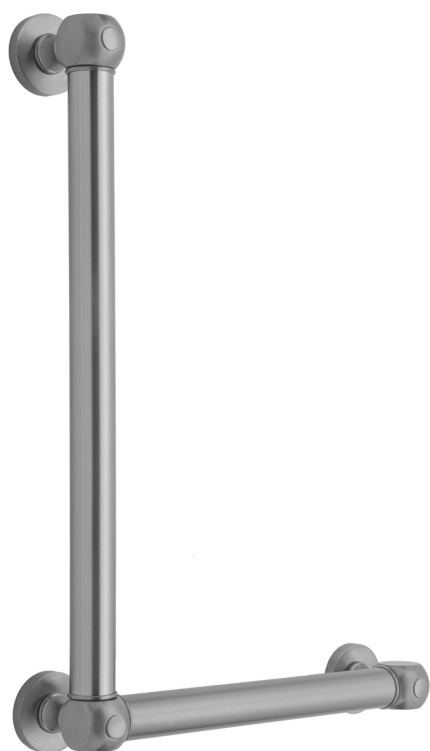

## G70 16H x 12W 90° Right Hand Grab Bar

Model #: **G70-16H-12W-RH-**

### FEATURES:

- ADA compliant when properly installed
- All brass construction, fully polished & plated
- All grab bars can be custom sized. Contact JACLO for pricing & availability
- Optional handshower sliders and toilet paper/wash cloth holders can be added only upon initial order
- Grab bars over 32" REQUIRE a middle post

### AVAILABLE FINISHES:

Polished Chrome (PCH)	Satin Chrome (SC)	Bronze Umber (BU)
Satin Nickel (SN)	Pewter (PEW)	Caramel Bronze (CB)
Polished Nickel (PN)	Antique Brass (AB)	Antique Copper (ACU)
Oil-Rubbed Bronze (ORB)	Polished Brass (PB)	Polished Copper (PCU)
Vintage Bronze (VB)	Satin Brass (SB)	Matte Black (MBK)
Satin Gold (SG)	Polished Gold (PG)	Black Nickel (BKN)
Bombay Gold (BG)	Jewelers Gold (JG)	Europa Bronze (EB)
White (WH)	Sedona Beige (SDB)	Tristan Brass (TB)
Unlacquered Brass (ULB)	Satin Cooper (SCU)	

### SPECIFICATION DRAWING:

BRASS LUXURY GRAB BAR			
PART #	DESCRIPTION	A H	B W
G70-12H-12W	CENTER TO CENTER	12"	12"
G70-12H-16W	CENTER TO CENTER	12"	16"
G70-12H-24W	CENTER TO CENTER	12"	24"
G70-12H-32W	CENTER TO CENTER	12"	32"
G70-16H-12W	CENTER TO CENTER	16"	12"
G70-16H-16W	CENTER TO CENTER	16"	16"
G70-16H-24W	CENTER TO CENTER	16"	24"
G70-16H-32W	CENTER TO CENTER	16"	32"
G70-24H-12W	CENTER TO CENTER	24"	12"
G70-24H-16W	CENTER TO CENTER	24"	16"
G70-24H-24W	CENTER TO CENTER	24"	24"
G70-24H-32W	CENTER TO CENTER	24"	32"
G70-32H-12W	CENTER TO CENTER	32"	12"
G70-32H-16W	CENTER TO CENTER	32"	16"
G70-32H-24W	CENTER TO CENTER	32"	24"
G70-32H-32W	CENTER TO CENTER	32"	32"