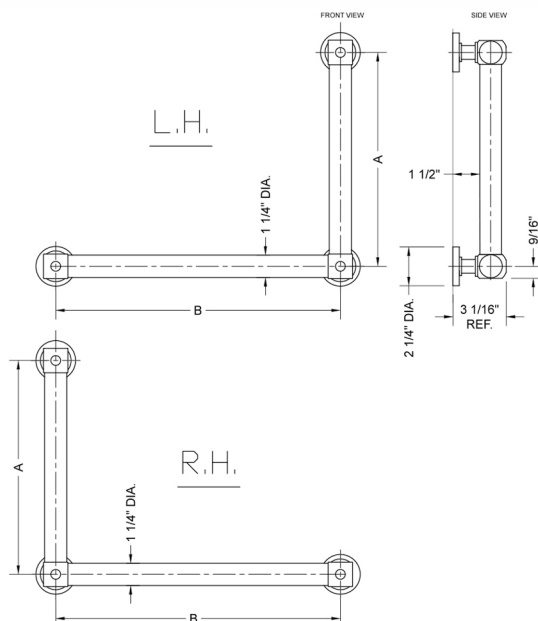

## G70 16H x 12W 90° Right Hand Grab Bar

Model #: **G70-16H-12W-RH-**

### FEATURES:

- ADA compliant when properly installed
- All brass construction, fully polished & plated
- All grab bars can be custom sized. Contact JACLO for pricing & availability
- Optional handshower sliders and toilet paper/wash cloth holders can be added only upon initial order
- Grab bars over 32" REQUIRE a middle post

### SPECIFICATION DRAWING:

BRASS LUXURY GRAB BAR			
PART #	DESCRIPTION	A H	B W
G70-12H-12W	CENTER TO CENTER	12"	12"
G70-12H-16W	CENTER TO CENTER	12"	16"
G70-12H-24W	CENTER TO CENTER	12"	24"
G70-12H-32W	CENTER TO CENTER	12"	32"
G70-16H-12W	CENTER TO CENTER	16"	12"
G70-16H-16W	CENTER TO CENTER	16"	16"
G70-16H-24W	CENTER TO CENTER	16"	24"
G70-16H-32W	CENTER TO CENTER	16"	32"
G70-24H-12W	CENTER TO CENTER	24"	12"
G70-24H-16W	CENTER TO CENTER	24"	16"
G70-24H-24W	CENTER TO CENTER	24"	24"
G70-24H-32W	CENTER TO CENTER	24"	32"
G70-32H-12W	CENTER TO CENTER	32"	12"
G70-32H-16W	CENTER TO CENTER	32"	16"
G70-32H-24W	CENTER TO CENTER	32"	24"
G70-32H-32W	CENTER TO CENTER	32"	32"