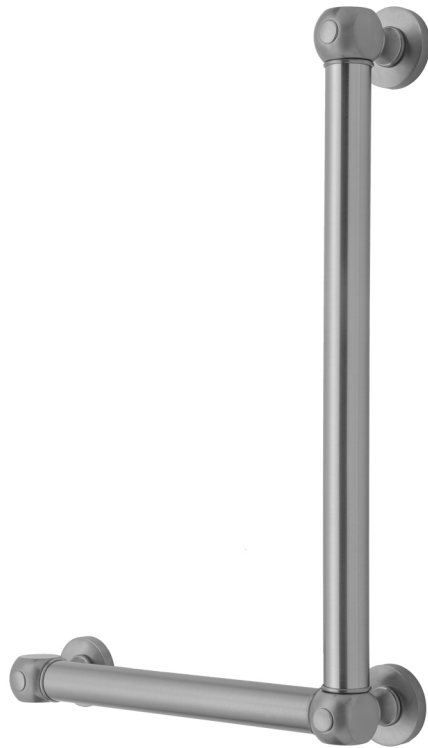

## G70 16H x 12W 90° Left Hand Grab Bar

Model #: **G70-16H-12W-LH-**

### FEATURES:

- ADA compliant when properly installed
- All brass construction, fully polished & plated
- All grab bars can be custom sized. Contact JACLO for pricing & availability
- Optional handshower sliders and toilet paper/wash cloth holders can be added only upon initial order
- Grab bars over 32" REQUIRE a middle post

### AVAILABLE FINISHES:

Polished Chrome (PCH)	Satin Chrome (SC)	Bronze Umber (BU)
Satin Nickel (SN)	Pewter (PEW)	Caramel Bronze (CB)
Polished Nickel (PN)	Antique Brass (AB)	Antique Copper (ACU)
Oil-Rubbed Bronze (ORB)	Polished Brass (PB)	Polished Copper (PCU)
Vintage Bronze (VB)	Satin Brass (SB)	Matte Black (MBK)
Satin Gold (SG)	Polished Gold (PG)	Black Nickel (BKN)
Bombay Gold (BG)	Jewelers Gold (JG)	Europa Bronze (EB)
White (WH)	Sedona Beige (SDB)	Tristan Brass (TB)
Unlacquered Brass (ULB)	Satin Cooper (SCU)	

### SPECIFICATION DRAWING:

BRASS LUXURY GRAB BAR			
PART #	DESCRIPTION	A H	B W
G70-12H-12W	CENTER TO CENTER	12"	12"
G70-12H-16W	CENTER TO CENTER	12"	16"
G70-12H-24W	CENTER TO CENTER	12"	24"
G70-12H-32W	CENTER TO CENTER	12"	32"
G70-16H-12W	CENTER TO CENTER	16"	12"
G70-16H-16W	CENTER TO CENTER	16"	16"
G70-16H-24W	CENTER TO CENTER	16"	24"
G70-16H-32W	CENTER TO CENTER	16"	32"
G70-24H-12W	CENTER TO CENTER	24"	12"
G70-24H-16W	CENTER TO CENTER	24"	16"
G70-24H-24W	CENTER TO CENTER	24"	24"
G70-24H-32W	CENTER TO CENTER	24"	32"
G70-32H-12W	CENTER TO CENTER	32"	12"
G70-32H-16W	CENTER TO CENTER	32"	16"
G70-32H-24W	CENTER TO CENTER	32"	24"
G70-32H-32W	CENTER TO CENTER	32"	32"