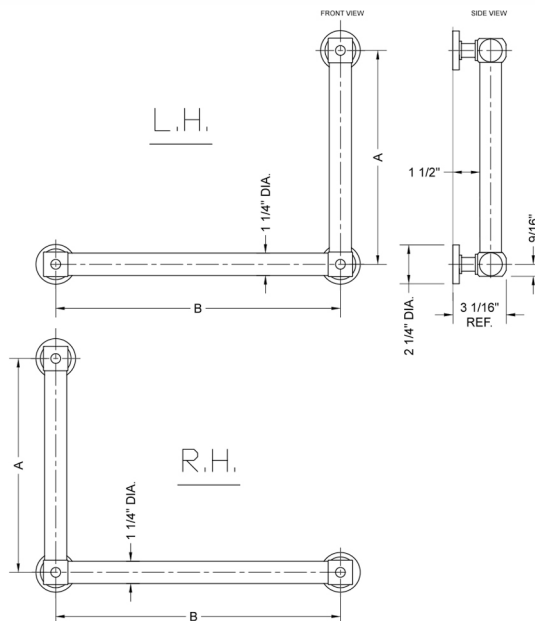

## G70 16H x 12W 90° Left Hand Grab Bar

Model #: **G70-16H-12W-LH-**

### FEATURES:

- ADA compliant when properly installed
- All brass construction, fully polished & plated
- All grab bars can be custom sized. Contact JACLO for pricing & availability
- Optional handshower sliders and toilet paper/wash cloth holders can be added only upon initial order
- Grab bars over 32" REQUIRE a middle post

### SPECIFICATION DRAWING:

BRASS LUXURY GRAB BAR			
PART #	DESCRIPTION	A H	B W
G70-12H-12W	CENTER TO CENTER	12"	12"
G70-12H-16W	CENTER TO CENTER	12"	16"
G70-12H-24W	CENTER TO CENTER	12"	24"
G70-12H-32W	CENTER TO CENTER	12"	32"
G70-16H-12W	CENTER TO CENTER	16"	12"
G70-16H-16W	CENTER TO CENTER	16"	16"
G70-16H-24W	CENTER TO CENTER	16"	24"
G70-16H-32W	CENTER TO CENTER	16"	32"
G70-24H-12W	CENTER TO CENTER	24"	12"
G70-24H-16W	CENTER TO CENTER	24"	16"
G70-24H-24W	CENTER TO CENTER	24"	24"
G70-24H-32W	CENTER TO CENTER	24"	32"
G70-32H-12W	CENTER TO CENTER	32"	12"
G70-32H-16W	CENTER TO CENTER	32"	16"
G70-32H-24W	CENTER TO CENTER	32"	24"
G70-32H-32W	CENTER TO CENTER	32"	32"