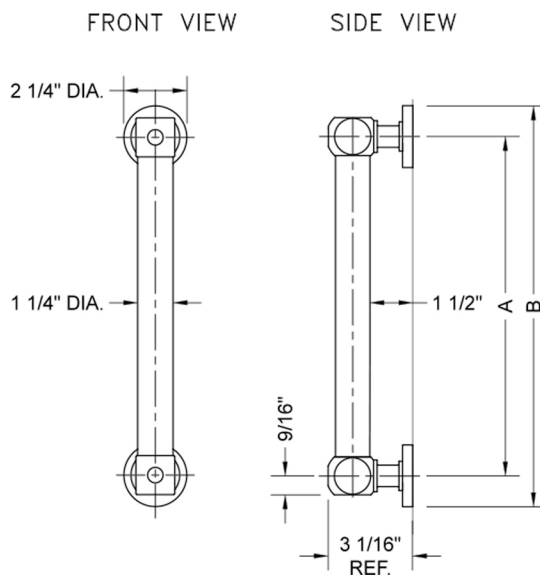

16" G70 Straight Grab Bar

Model #: G70-16-

FEATURES:

- ADA compliant when properly installed
- All brass construction, fully polished & plated
- All grab bars can be custom sized. Contact JACLO for pricing & availability
- Optional handshower sliders and toilet paper/wash cloth holders can be added only upon initial order
- Grab bars over 32" REQUIRE a middle post

SPECIFICATION DRAWING:

BRASS LUXURY GRAB BARS			
PART. #	DESCRIPTION	A	B
G70-12-XX	12" GRAB BAR	12"	14 1/4"
G70-16-XX	16" GRAB BAR	16"	18 1/4"
G70-18-XX	18" GRAB BAR	18"	20 1/4"
G70-24-XX	24" GRAB BAR	24"	26 1/4"
G70-32-XX	32" GRAB BAR	32"	34 1/4"
<i>*NOTE: GRAB BARS OVER 32" REQUIRE A MIDDLE POST</i>			
G70-36-XX	36" GRAB BAR	36"	38 1/4"
G70-42-XX	42" GRAB BAR	42"	44 1/4"
G70-48-XX	48" GRAB BAR	48"	50 1/4"
G70-60-XX	60" GRAB BAR	60"	62 1/4"