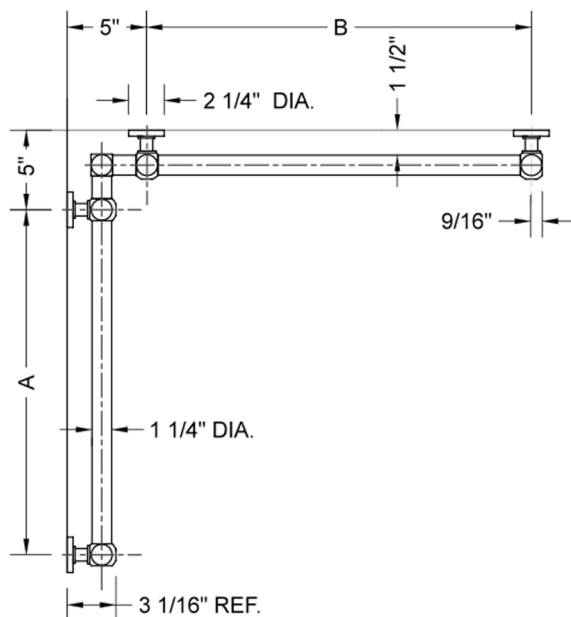

G70 16" x 60" Inside Corner Grab Bar

Model #: G70-16-60-IC-

FEATURES:

- ADA compliant when properly installed
- All brass construction, fully polished & plated
- All grab bars can be custom sized. Contact JACLO for pricing & availability
- Optional handshower sliders and toilet paper/wash cloth holders can be added only upon initial order
- Grab bars over 32" REQUIRE a middle post

SPECIFICATION DRAWING:

BRASS LUXURY GRAB BAR							
PART. #	DESCRIPTION	A	B	PART. #	DESCRIPTION	A	B
G70-12-12-IC	CENTER OF POST	12"	12"	G70-24-36-IC	CENTER OF POST	24"	36"
G70-12-16-IC	CENTER OF POST	12"	16"	G70-24-48-IC	CENTER OF POST	24"	48"
G70-12-24-IC	CENTER OF POST	12"	24"	G70-24-60-IC	CENTER OF POST	24"	60"
G70-12-32-IC	CENTER OF POST	12"	32"				
				G70-32-32-IC	CENTER OF POST	32"	32"
G70-12-36-IC	CENTER OF POST	12"	36"	G70-32-36-IC	CENTER OF POST	32"	36"
G70-12-48-IC	CENTER OF POST	12"	48"	G70-32-48-IC	CENTER OF POST	32"	48"
G70-12-60-IC	CENTER OF POST	12"	60"	G70-32-60-IC	CENTER OF POST	32"	60"
G70-16-16-IC	CENTER OF POST	16"	16"	G70-36-36-IC	CENTER OF POST	36"	36"
G70-16-24-IC	CENTER OF POST	16"	24"	G70-36-48-IC	CENTER OF POST	36"	48"
G70-16-32-IC	CENTER OF POST	16"	32"	G70-36-60-IC	CENTER OF POST	36"	60"
G70-16-36-IC	CENTER OF POST	16"	36"	G70-48-48-IC	CENTER OF POST	48"	48"
G70-16-48-IC	CENTER OF POST	16"	48"	G70-48-60-IC	CENTER OF POST	48"	60"
G70-16-60-IC	CENTER OF POST	16"	60"				
				G70-60-60-IC	CENTER OF POST	60"	60"
G70-24-24-IC	CENTER OF POST	24"	24"				
G70-24-32-IC	CENTER OF POST	24"	32"				