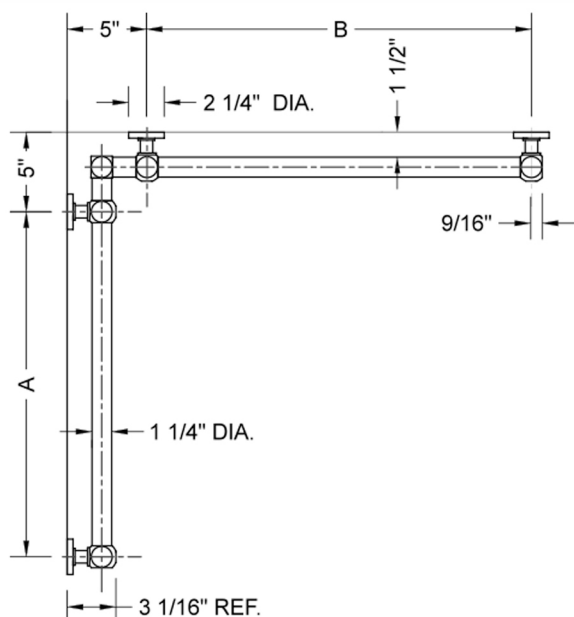

G70 16" x 48" Inside Corner Grab Bar

Model #: **G70-16-48-IC-**

FEATURES:

- ADA compliant when properly installed
- All brass construction, fully polished & plated
- All grab bars can be custom sized. Contact JACLO for pricing & availability
- Optional handshower sliders and toilet paper/wash cloth holders can be added only upon initial order
- Grab bars over 32" REQUIRE a middle post

SPECIFICATION DRAWING:

BRASS LUXURY GRAB BAR							
PART. #	DESCRIPTION	A	B	PART. #	DESCRIPTION	A	B
G70-12-12-IC	CENTER OF POST	12"	12"	G70-24-36-IC	CENTER OF POST	24"	36"
G70-12-16-IC	CENTER OF POST	12"	16"	G70-24-48-IC	CENTER OF POST	24"	48"
G70-12-24-IC	CENTER OF POST	12"	24"	G70-24-60-IC	CENTER OF POST	24"	60"
G70-12-32-IC	CENTER OF POST	12"	32"				
				G70-32-32-IC	CENTER OF POST	32"	32"
G70-12-36-IC	CENTER OF POST	12"	36"	G70-32-36-IC	CENTER OF POST	32"	36"
G70-12-48-IC	CENTER OF POST	12"	48"	G70-32-48-IC	CENTER OF POST	32"	48"
G70-12-60-IC	CENTER OF POST	12"	60"	G70-32-60-IC	CENTER OF POST	32"	60"
G70-16-16-IC	CENTER OF POST	16"	16"	G70-36-36-IC	CENTER OF POST	36"	36"
G70-16-24-IC	CENTER OF POST	16"	24"	G70-36-48-IC	CENTER OF POST	36"	48"
G70-16-32-IC	CENTER OF POST	16"	32"	G70-36-60-IC	CENTER OF POST	36"	60"
G70-16-36-IC	CENTER OF POST	16"	36"	G70-48-48-IC	CENTER OF POST	48"	48"
G70-16-48-IC	CENTER OF POST	16"	48"	G70-48-60-IC	CENTER OF POST	48"	60"
G70-16-60-IC	CENTER OF POST	16"	60"				
				G70-60-60-IC	CENTER OF POST	60"	60"
G70-24-24-IC	CENTER OF POST	24"	24"				
G70-24-32-IC	CENTER OF POST	24"	32"				