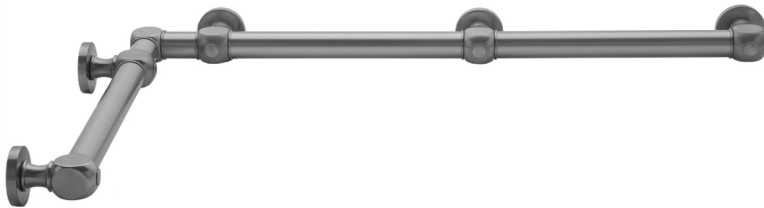

## G70 16" x 36" Inside Corner Grab Bar

**Model #: G70-16-36-IC-**

### FEATURES:

- ADA compliant when properly installed
- All brass construction, fully polished & plated
- All grab bars can be custom sized. Contact JACLO for pricing & availability
- Optional handshower sliders and toilet paper/wash cloth holders can be added only upon initial order
- Grab bars over 32" REQUIRE a middle post

### SPECIFICATION DRAWING:

BRASS LUXURY GRAB BAR							
PART. #	DESCRIPTION	A	B	PART. #	DESCRIPTION	A	B
G70-12-12-IC	CENTER OF POST	12"	12"	G70-24-36-IC	CENTER OF POST	24"	36"
G70-12-16-IC	CENTER OF POST	12"	16"	G70-24-48-IC	CENTER OF POST	24"	48"
G70-12-24-IC	CENTER OF POST	12"	24"	G70-24-60-IC	CENTER OF POST	24"	60"
G70-12-32-IC	CENTER OF POST	12"	32"				
G70-12-36-IC	CENTER OF POST	12"	36"	G70-32-32-IC	CENTER OF POST	32"	32"
G70-12-48-IC	CENTER OF POST	12"	48"	G70-32-36-IC	CENTER OF POST	32"	36"
G70-12-60-IC	CENTER OF POST	12"	60"	G70-32-48-IC	CENTER OF POST	32"	48"
				G70-32-60-IC	CENTER OF POST	32"	60"
G70-16-16-IC	CENTER OF POST	16"	16"				
G70-16-24-IC	CENTER OF POST	16"	24"	G70-36-36-IC	CENTER OF POST	36"	36"
G70-16-32-IC	CENTER OF POST	16"	32"	G70-36-48-IC	CENTER OF POST	36"	48"
				G70-36-60-IC	CENTER OF POST	36"	60"
G70-16-36-IC	CENTER OF POST	16"	36"				
G70-16-48-IC	CENTER OF POST	16"	48"	G70-48-48-IC	CENTER OF POST	48"	48"
G70-16-60-IC	CENTER OF POST	16"	60"	G70-48-60-IC	CENTER OF POST	48"	60"
G70-24-24-IC	CENTER OF POST	24"	24"	G70-60-60-IC	CENTER OF POST	60"	60"
G70-24-32-IC	CENTER OF POST	24"	32"				