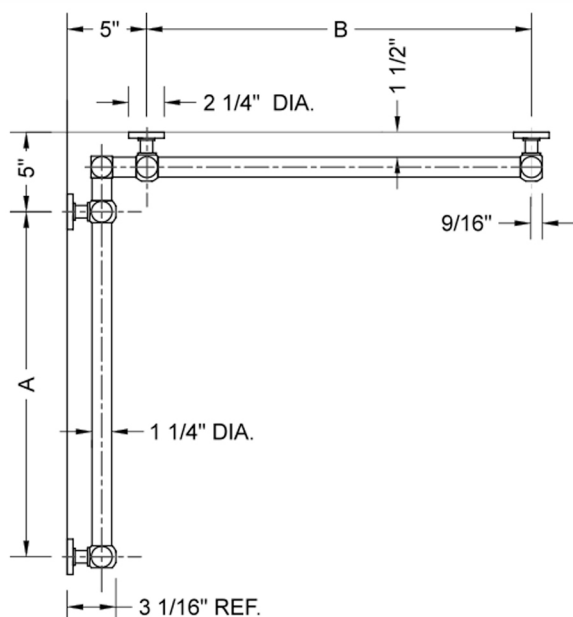

G70 16" x 32" Inside Corner Grab Bar

Model #: **G70-16-32-IC-**

FEATURES:

- ADA compliant when properly installed
- All brass construction, fully polished & plated
- All grab bars can be custom sized. Contact JACLO for pricing & availability
- Optional handshower sliders and toilet paper/wash cloth holders can be added only upon initial order
- Grab bars over 32" REQUIRE a middle post

SPECIFICATION DRAWING:

BRASS LUXURY GRAB BAR							
PART. #	DESCRIPTION	A	B	PART. #	DESCRIPTION	A	B
G70-12-12-IC	CENTER OF POST	12"	12"	G70-24-36-IC	CENTER OF POST	24"	36"
G70-12-16-IC	CENTER OF POST	12"	16"	G70-24-48-IC	CENTER OF POST	24"	48"
G70-12-24-IC	CENTER OF POST	12"	24"	G70-24-60-IC	CENTER OF POST	24"	60"
G70-12-32-IC	CENTER OF POST	12"	32"				
G70-12-36-IC	CENTER OF POST	12"	36"	G70-32-32-IC	CENTER OF POST	32"	32"
G70-12-48-IC	CENTER OF POST	12"	48"	G70-32-36-IC	CENTER OF POST	32"	36"
G70-12-60-IC	CENTER OF POST	12"	60"	G70-32-48-IC	CENTER OF POST	32"	48"
				G70-32-60-IC	CENTER OF POST	32"	60"
G70-16-16-IC	CENTER OF POST	16"	16"				
G70-16-24-IC	CENTER OF POST	16"	24"	G70-36-36-IC	CENTER OF POST	36"	36"
G70-16-32-IC	CENTER OF POST	16"	32"	G70-36-48-IC	CENTER OF POST	36"	48"
				G70-36-60-IC	CENTER OF POST	36"	60"
G70-16-36-IC	CENTER OF POST	16"	36"				
G70-16-48-IC	CENTER OF POST	16"	48"	G70-48-48-IC	CENTER OF POST	48"	48"
G70-16-60-IC	CENTER OF POST	16"	60"	G70-48-60-IC	CENTER OF POST	48"	60"
G70-24-24-IC	CENTER OF POST	24"	24"	G70-60-60-IC	CENTER OF POST	60"	60"
G70-24-32-IC	CENTER OF POST	24"	32"				