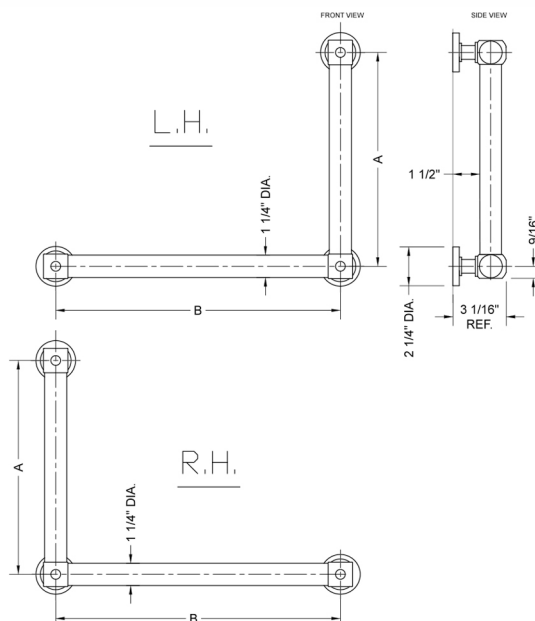

G70 12H x 32W 90° Right Hand Grab Bar

Model #: **G70-12H-32W-RH-**

FEATURES:

- ADA compliant when properly installed
- All brass construction, fully polished & plated
- All grab bars can be custom sized. Contact JACLO for pricing & availability
- Optional handshower sliders and toilet paper/wash cloth holders can be added only upon initial order
- Grab bars over 32" REQUIRE a middle post

SPECIFICATION DRAWING:

BRASS LUXURY GRAB BAR			
PART #	DESCRIPTION	A H	B W
G70-12H-12W	CENTER TO CENTER	12"	12"
G70-12H-16W	CENTER TO CENTER	12"	16"
G70-12H-24W	CENTER TO CENTER	12"	24"
G70-12H-32W	CENTER TO CENTER	12"	32"
G70-16H-12W	CENTER TO CENTER	16"	12"
G70-16H-16W	CENTER TO CENTER	16"	16"
G70-16H-24W	CENTER TO CENTER	16"	24"
G70-16H-32W	CENTER TO CENTER	16"	32"
G70-24H-12W	CENTER TO CENTER	24"	12"
G70-24H-16W	CENTER TO CENTER	24"	16"
G70-24H-24W	CENTER TO CENTER	24"	24"
G70-24H-32W	CENTER TO CENTER	24"	32"
G70-32H-12W	CENTER TO CENTER	32"	12"
G70-32H-16W	CENTER TO CENTER	32"	16"
G70-32H-24W	CENTER TO CENTER	32"	24"
G70-32H-32W	CENTER TO CENTER	32"	32"