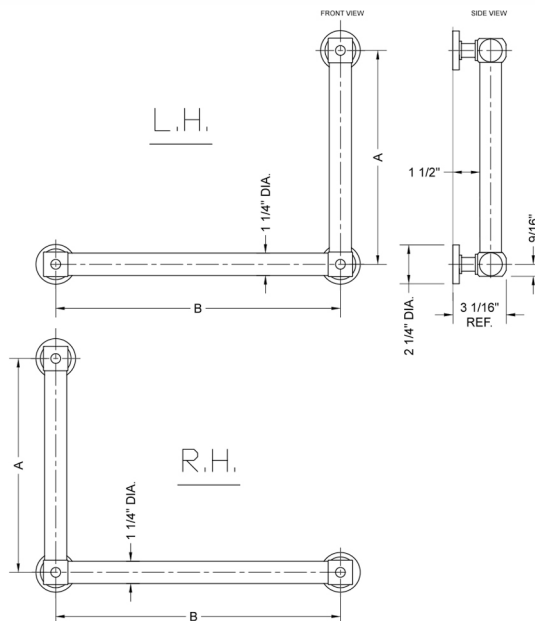

G70 12H x 32W 90° Left Hand Grab Bar

Model #: **G70-12H-32W-LH-**

FEATURES:

- ADA compliant when properly installed
- All brass construction, fully polished & plated
- All grab bars can be custom sized. Contact JACLO for pricing & availability
- Optional handshower sliders and toilet paper/wash cloth holders can be added only upon initial order
- Grab bars over 32" REQUIRE a middle post

SPECIFICATION DRAWING:

BRASS LUXURY GRAB BAR			
PART #	DESCRIPTION	A H	B W
G70-12H-12W	CENTER TO CENTER	12"	12"
G70-12H-16W	CENTER TO CENTER	12"	16"
G70-12H-24W	CENTER TO CENTER	12"	24"
G70-12H-32W	CENTER TO CENTER	12"	32"
G70-16H-12W	CENTER TO CENTER	16"	12"
G70-16H-16W	CENTER TO CENTER	16"	16"
G70-16H-24W	CENTER TO CENTER	16"	24"
G70-16H-32W	CENTER TO CENTER	16"	32"
G70-24H-12W	CENTER TO CENTER	24"	12"
G70-24H-16W	CENTER TO CENTER	24"	16"
G70-24H-24W	CENTER TO CENTER	24"	24"
G70-24H-32W	CENTER TO CENTER	24"	32"
G70-32H-12W	CENTER TO CENTER	32"	12"
G70-32H-16W	CENTER TO CENTER	32"	16"
G70-32H-24W	CENTER TO CENTER	32"	24"
G70-32H-32W	CENTER TO CENTER	32"	32"