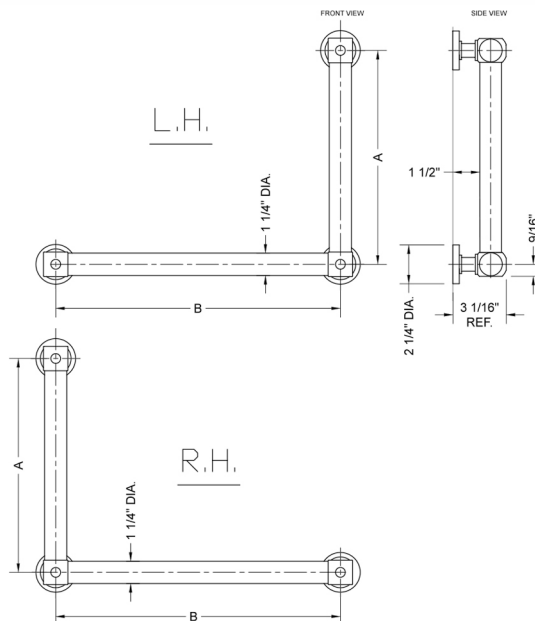

G70 12H x 24W 90° Right Hand Grab Bar

Model #: **G70-12H-24W-RH-**

FEATURES:

- ADA compliant when properly installed
- All brass construction, fully polished & plated
- All grab bars can be custom sized. Contact JACLO for pricing & availability
- Optional handshower sliders and toilet paper/wash cloth holders can be added only upon initial order
- Grab bars over 32" REQUIRE a middle post

SPECIFICATION DRAWING:

BRASS LUXURY GRAB BAR			
PART #	DESCRIPTION	A H	B W
G70-12H-12W	CENTER TO CENTER	12"	12"
G70-12H-16W	CENTER TO CENTER	12"	16"
G70-12H-24W	CENTER TO CENTER	12"	24"
G70-12H-32W	CENTER TO CENTER	12"	32"
G70-16H-12W	CENTER TO CENTER	16"	12"
G70-16H-16W	CENTER TO CENTER	16"	16"
G70-16H-24W	CENTER TO CENTER	16"	24"
G70-16H-32W	CENTER TO CENTER	16"	32"
G70-24H-12W	CENTER TO CENTER	24"	12"
G70-24H-16W	CENTER TO CENTER	24"	16"
G70-24H-24W	CENTER TO CENTER	24"	24"
G70-24H-32W	CENTER TO CENTER	24"	32"
G70-32H-12W	CENTER TO CENTER	32"	12"
G70-32H-16W	CENTER TO CENTER	32"	16"
G70-32H-24W	CENTER TO CENTER	32"	24"
G70-32H-32W	CENTER TO CENTER	32"	32"