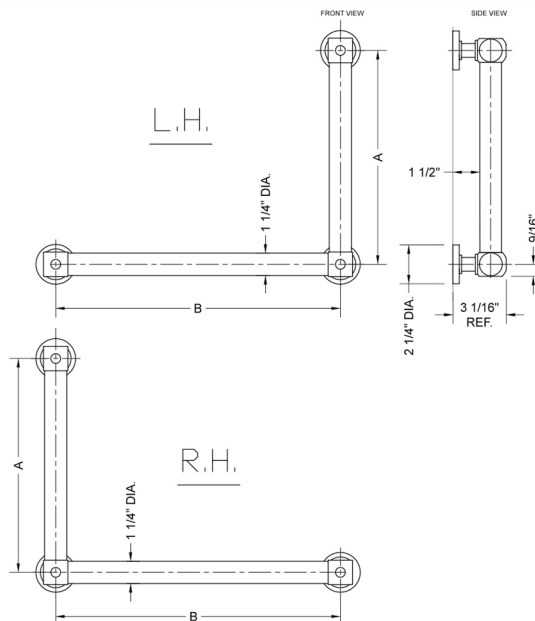

G70 12H x 24W 90° Left Hand Grab Bar

Model #: **G70-12H-24W-LH-**

FEATURES:

- ADA compliant when properly installed
- All brass construction, fully polished & plated
- All grab bars can be custom sized. Contact JACLO for pricing & availability
- Optional handshower sliders and toilet paper/wash cloth holders can be added only upon initial order
- Grab bars over 32" REQUIRE a middle post

SPECIFICATION DRAWING:

BRASS LUXURY GRAB BAR			
PART #	DESCRIPTION	A H	B W
G70-12H-12W	CENTER TO CENTER	12"	12"
G70-12H-16W	CENTER TO CENTER	12"	16"
G70-12H-24W	CENTER TO CENTER	12"	24"
G70-12H-32W	CENTER TO CENTER	12"	32"
G70-16H-12W	CENTER TO CENTER	16"	12"
G70-16H-16W	CENTER TO CENTER	16"	16"
G70-16H-24W	CENTER TO CENTER	16"	24"
G70-16H-32W	CENTER TO CENTER	16"	32"
G70-24H-12W	CENTER TO CENTER	24"	12"
G70-24H-16W	CENTER TO CENTER	24"	16"
G70-24H-24W	CENTER TO CENTER	24"	24"
G70-24H-32W	CENTER TO CENTER	24"	32"
G70-32H-12W	CENTER TO CENTER	32"	12"
G70-32H-16W	CENTER TO CENTER	32"	16"
G70-32H-24W	CENTER TO CENTER	32"	24"
G70-32H-32W	CENTER TO CENTER	32"	32"