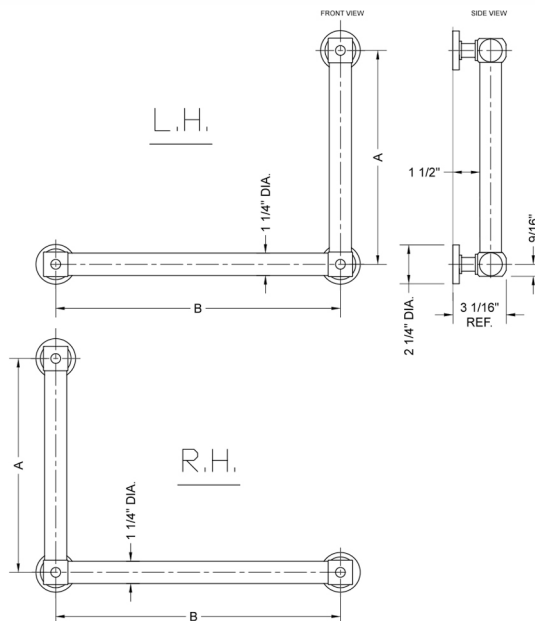

## G70 12H x 16W 90° Left Hand Grab Bar

Model #: **G70-12H-16W-LH-**

### FEATURES:

- ADA compliant when properly installed
- All brass construction, fully polished & plated
- All grab bars can be custom sized. Contact JACLO for pricing & availability
- Optional handshower sliders and toilet paper/wash cloth holders can be added only upon initial order
- Grab bars over 32" REQUIRE a middle post

### SPECIFICATION DRAWING:

BRASS LUXURY GRAB BAR			
PART #	DESCRIPTION	A H	B W
G70-12H-12W	CENTER TO CENTER	12"	12"
G70-12H-16W	CENTER TO CENTER	12"	16"
G70-12H-24W	CENTER TO CENTER	12"	24"
G70-12H-32W	CENTER TO CENTER	12"	32"
G70-16H-12W	CENTER TO CENTER	16"	12"
G70-16H-16W	CENTER TO CENTER	16"	16"
G70-16H-24W	CENTER TO CENTER	16"	24"
G70-16H-32W	CENTER TO CENTER	16"	32"
G70-24H-12W	CENTER TO CENTER	24"	12"
G70-24H-16W	CENTER TO CENTER	24"	16"
G70-24H-24W	CENTER TO CENTER	24"	24"
G70-24H-32W	CENTER TO CENTER	24"	32"
G70-32H-12W	CENTER TO CENTER	32"	12"
G70-32H-16W	CENTER TO CENTER	32"	16"
G70-32H-24W	CENTER TO CENTER	32"	24"
G70-32H-32W	CENTER TO CENTER	32"	32"